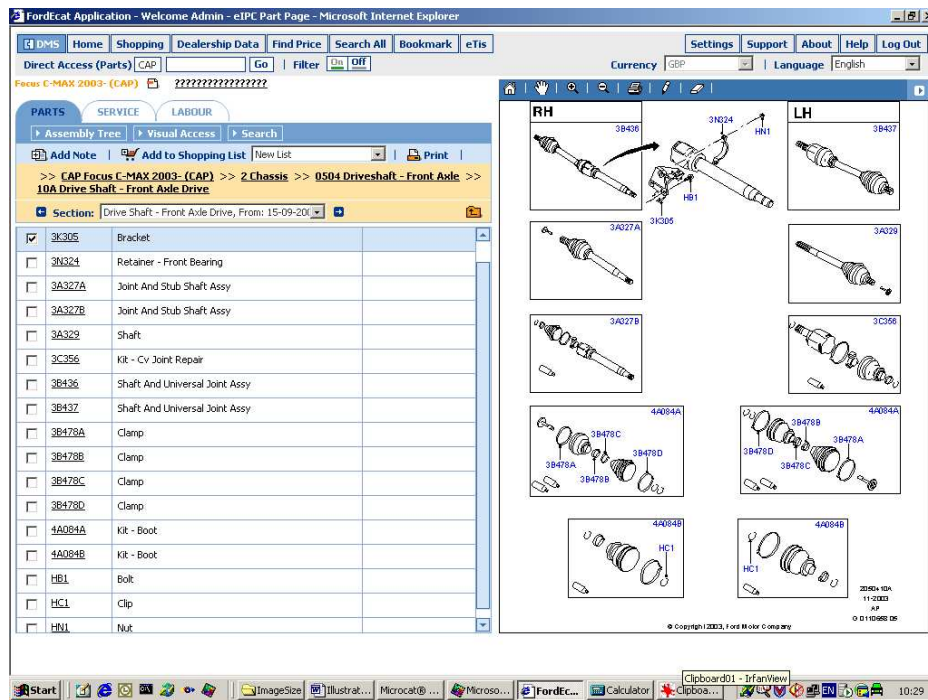

**Vehicle Applicability:**  
Focus C-MAX From: 23-06-2003 To: 24-11-2003

**References:**  
Labour Operation

**Other:** Screen area containing actual illustration data (highlighted in red): ~ 552x417 pixels.

**Interpreter View**

Callout	Description	Qty	DSI	From	To	Retail Inc Vat	Finis
3A674	PUMP ASSY - POWER STEERING \$	1	-	23/06/2003	24/11/2003	276.74	1223847
3A674	PUMP ASSY - POWER STEERING, EUROCODE 515, 5 DOOR UAV \$	1	-	24/11/2003		326.15	1318138
3A674	PUMP ASSY - POWER STEERING, ALL SALOONS AND ESTATES \$	1	-	19/07/2004		326.15	1340656

**Fact:** When first accessing a section, FordEcat will display the **whole** illustration.

**Example:** Section 2050410A of the Focus C-Max catalogue displayed with 1024x768 screen resolution:

**FordEcat:** The whole illustration is displayed, giving instant access to all callouts/commodities.

Other:

**Fact:** When zooming in, FordEcat maintains the quality of detail display for most illustrations.

*Example:* Portion of section 2060610 of the Focus C-Max catalogue displayed with a ~4x zoom factor and 1024x768 screen resolution: