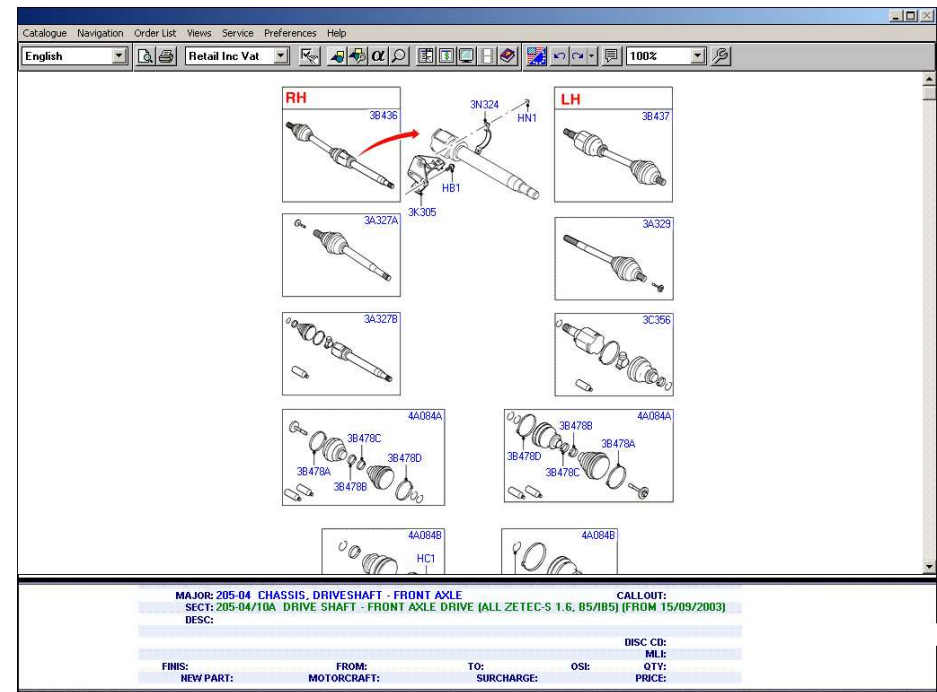

**Vehicle Applicability:**  
Focus C-MAX From: 23-06-2003 To: 24-11-2003

**References:**  
Labour Operation

**Other:** Screen area containing actual illustration data (highlighted in red): ~ 552x417 pixels.

**Interpreter View**

Callout	Description	Qty	DSI	From	To	Retail Inc Vat	Finis
3A674	PUMP ASSY - POWER STEERING \$	1	-	23/06/2003	24/11/2003	276.74	1223847
3A674	PUMP ASSY - POWER STEERING, EUROCODE 515, 5 DOOR UAV \$	1	-	24/11/2003		326.15	1318138
3A674	PUMP ASSY - POWER STEERING, ALL SALOONS AND ESTATES \$	1	-	19/07/2004		326.15	1340656

**Fact:** When first accessing a section, FordEcat will display the **whole** illustration.

**Example:** Section 2050410A of the Focus C-Max catalogue displayed with 1024x768 screen resolution:

**FordEcat:** The whole illustration is displayed, giving instant access to all callouts/commodities.

Other:

**Fact:** When zooming in, FordEcat maintains the quality of detail display for most illustrations.

*Example:* Portion of section 2060610 of the Focus C-Max catalogue displayed with a ~4x zoom factor and 1024x768 screen resolution: