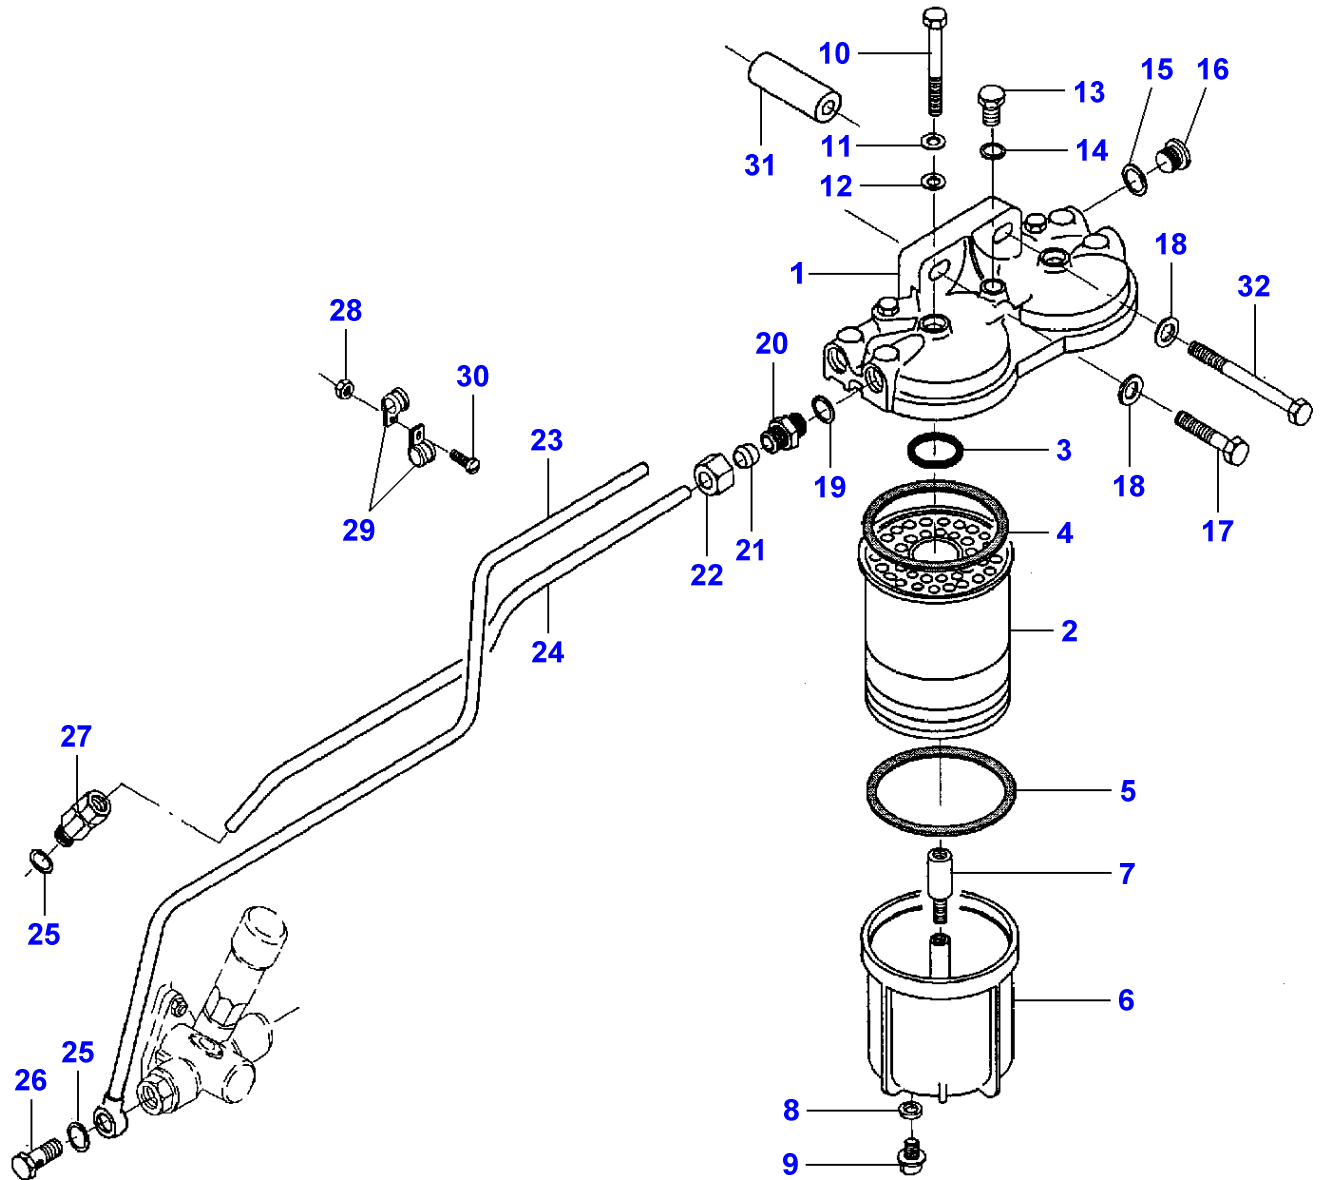

D-HB18-008-A

Item	Part Number	Qty	Description	Comments
				M F 7250 / M F 7252
1	V836339370	1	Fuel Filter	
2	V836015959	1	Cover	(1)
3	1896287M91	2	Fuel Element	(1)
4	V836015142	2	O Ring	(3)
5	V835330014	2	Gasket	(3)
6	V835330015	2	Gasket	(3)
7	V836340045	2	Bowl	(1)
8	V836339372	2	Stud	(1)
9	V836015147	2	Gasket	(1)
10	V836015148	2	Plug	(1)
11	V836015149	2	Screw	(1)
12	V836015918	2	Washer	(1)
13	V836015919	2	O Ring	(1)
14	V836015958	1	Screw	(1)
15	V615571014	1	Seal	(1)
16	V615581317	2	Seal	
17	V836117323	2	Plug	
18	V528801420	1	Screw	
19	V500150842	1	Washer	
20	V615581317	2	Seal	
21	V835329832	2	Union	
22	V641596010	2	Olive	
23	V641626010	2	Nut	
24	V836852582	1	Pipe	
25	V836852507	1	Pipe	
26	V615881420	3	Gasket	
27	V640435010	1	Screw	
28	V641086010	1	Union	
29	V504600402	1	Nut	
30	V602068610	2	Clamp	
31	V572502622	1	Screw