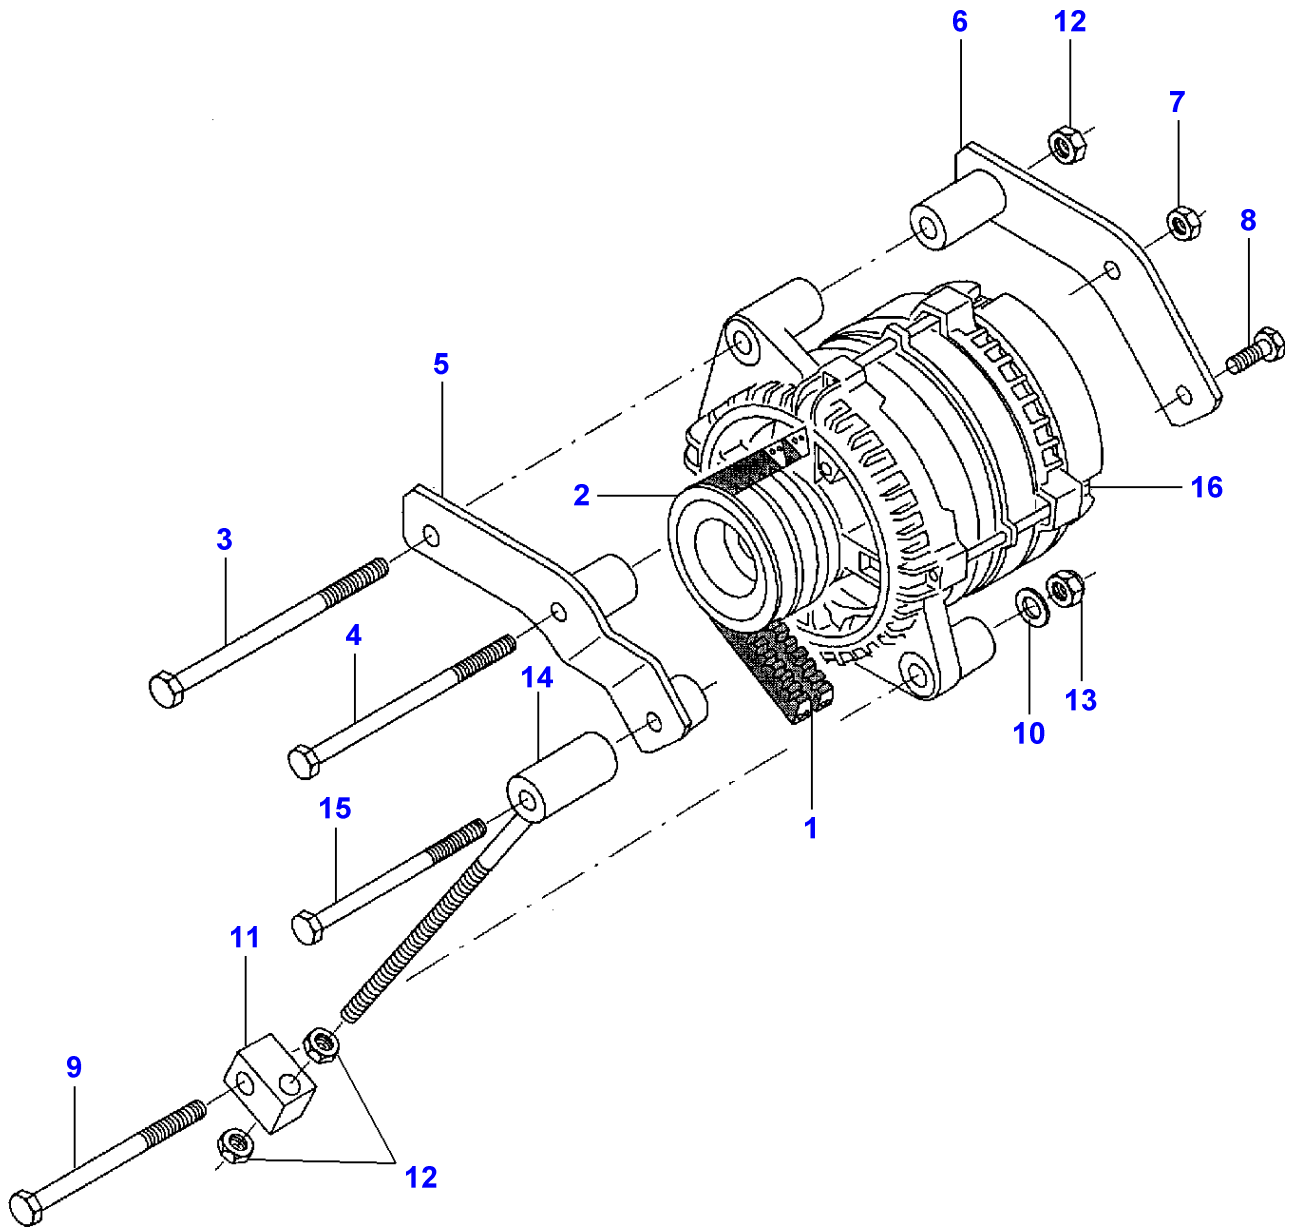

D-HB24-008-A

Item	Part Number	Qty	Description	Comments
				FROM NO K 1001 M F 7250 / M F 7252
1	V684121450	1	V Belt	
2	V836864144	1	Pulley	
3	V529801970	1	Screw	M10X120
4	V529801570	1	Screw	M8X120
5	V836864370	1	Fastener	
6	V836864371	1	Fastener	
7	V504800800	1	Nut	M8
8	V528801380	1	Screw	M8X20
9	V529801930	1	Screw	M10X90
10	V500151050	1	Washer	
11	V836359652	1	Block	
12	V504801002	3	Nut	M10
13	V510601002	1	Nut	M10
14	V836859954	1	Tensioner	
15	V529801550	1	Screw	M8X95
16	V836864048	1	Alternator	12V/150A