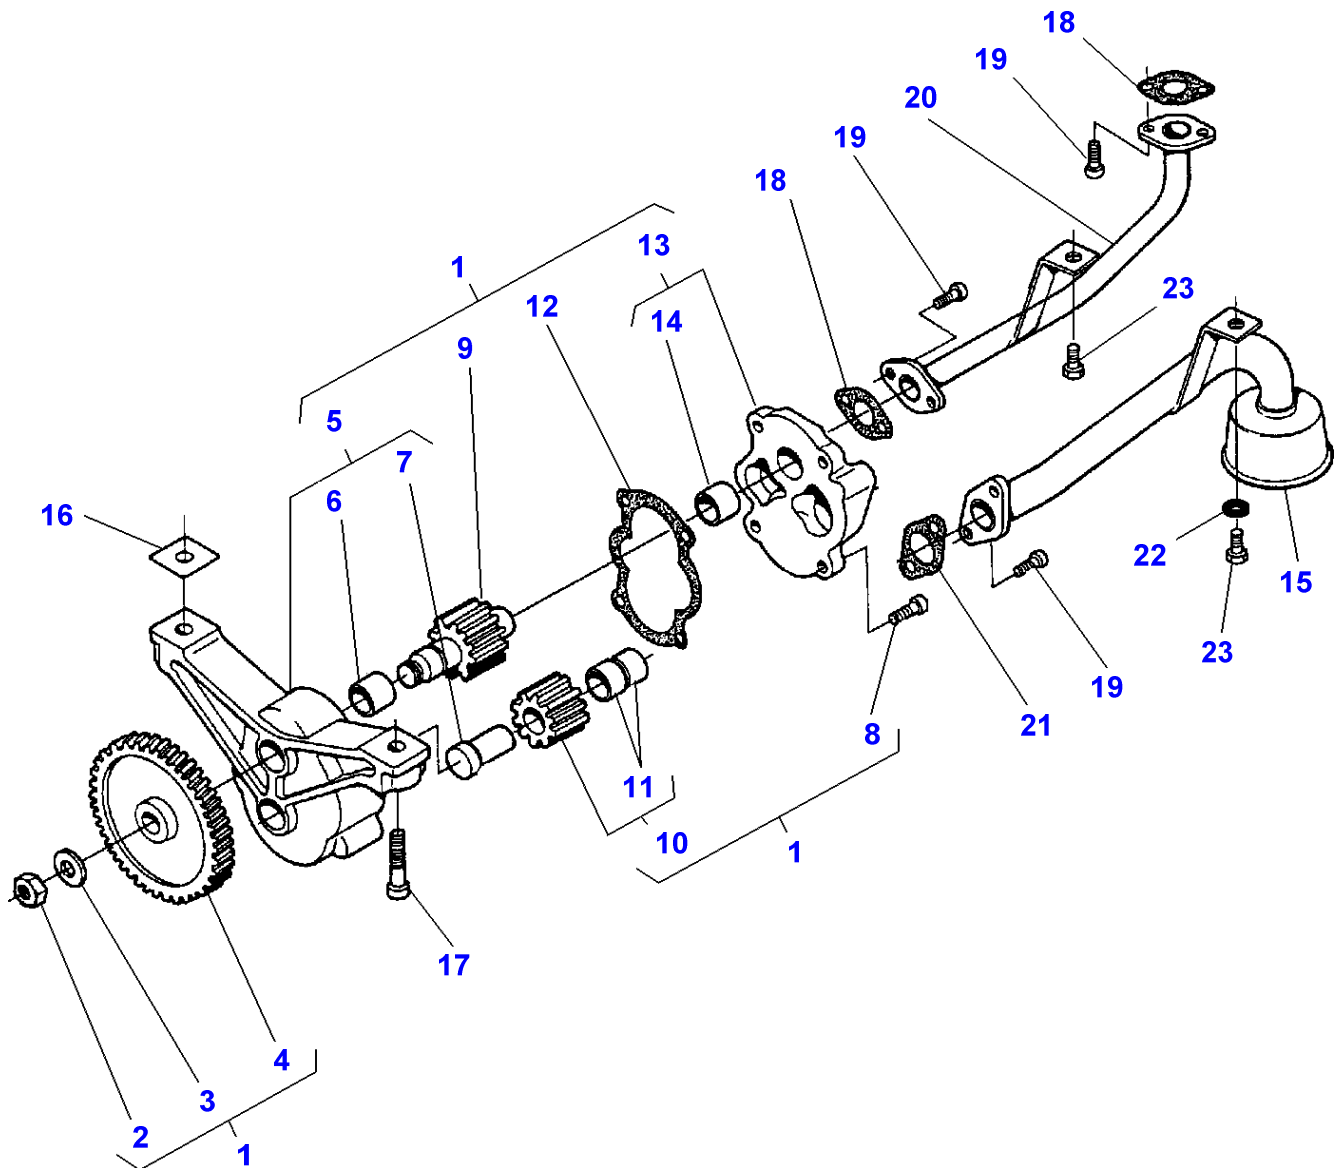

D-HB11-005-A

Item	Part Number	Qty	Description	Comments
				M F 7250 / M F 7252
1	V836855300	1	Oil Pump	
2	V504861000	1	Nut	(1)
3	V836122910	1	Washer	(1)
4	V836338667	1	Gear	(1)
5	V836338186	1	Housing	(1)
6	V836322909	1	Bush	(5)
7	V836322906	1	Shaft	(5)
8	V528801380	4	Screw	(1)
9	V836338182	1	Gear	(1)
10	V836338180	1	Gear	(1)
11	V836322909	2	Bush	(10)
12	V836338188	1	Gasket	(1)
13	V836855297	1	Cover	(1)
14	V836322909	1	Bush	(13)
15	V836855674	1	Strainer	
16	V836007871	X	Shim	
17	V581805050	2	Screw	
18	V836008449	2	Gasket	
19	V581804600	6	Screw	
20	V836859666	1	Pipe,Oil	
21	V836338201	1	Gasket	
22	V500150840	1	Washer	
23	V528801362	2	Screw	