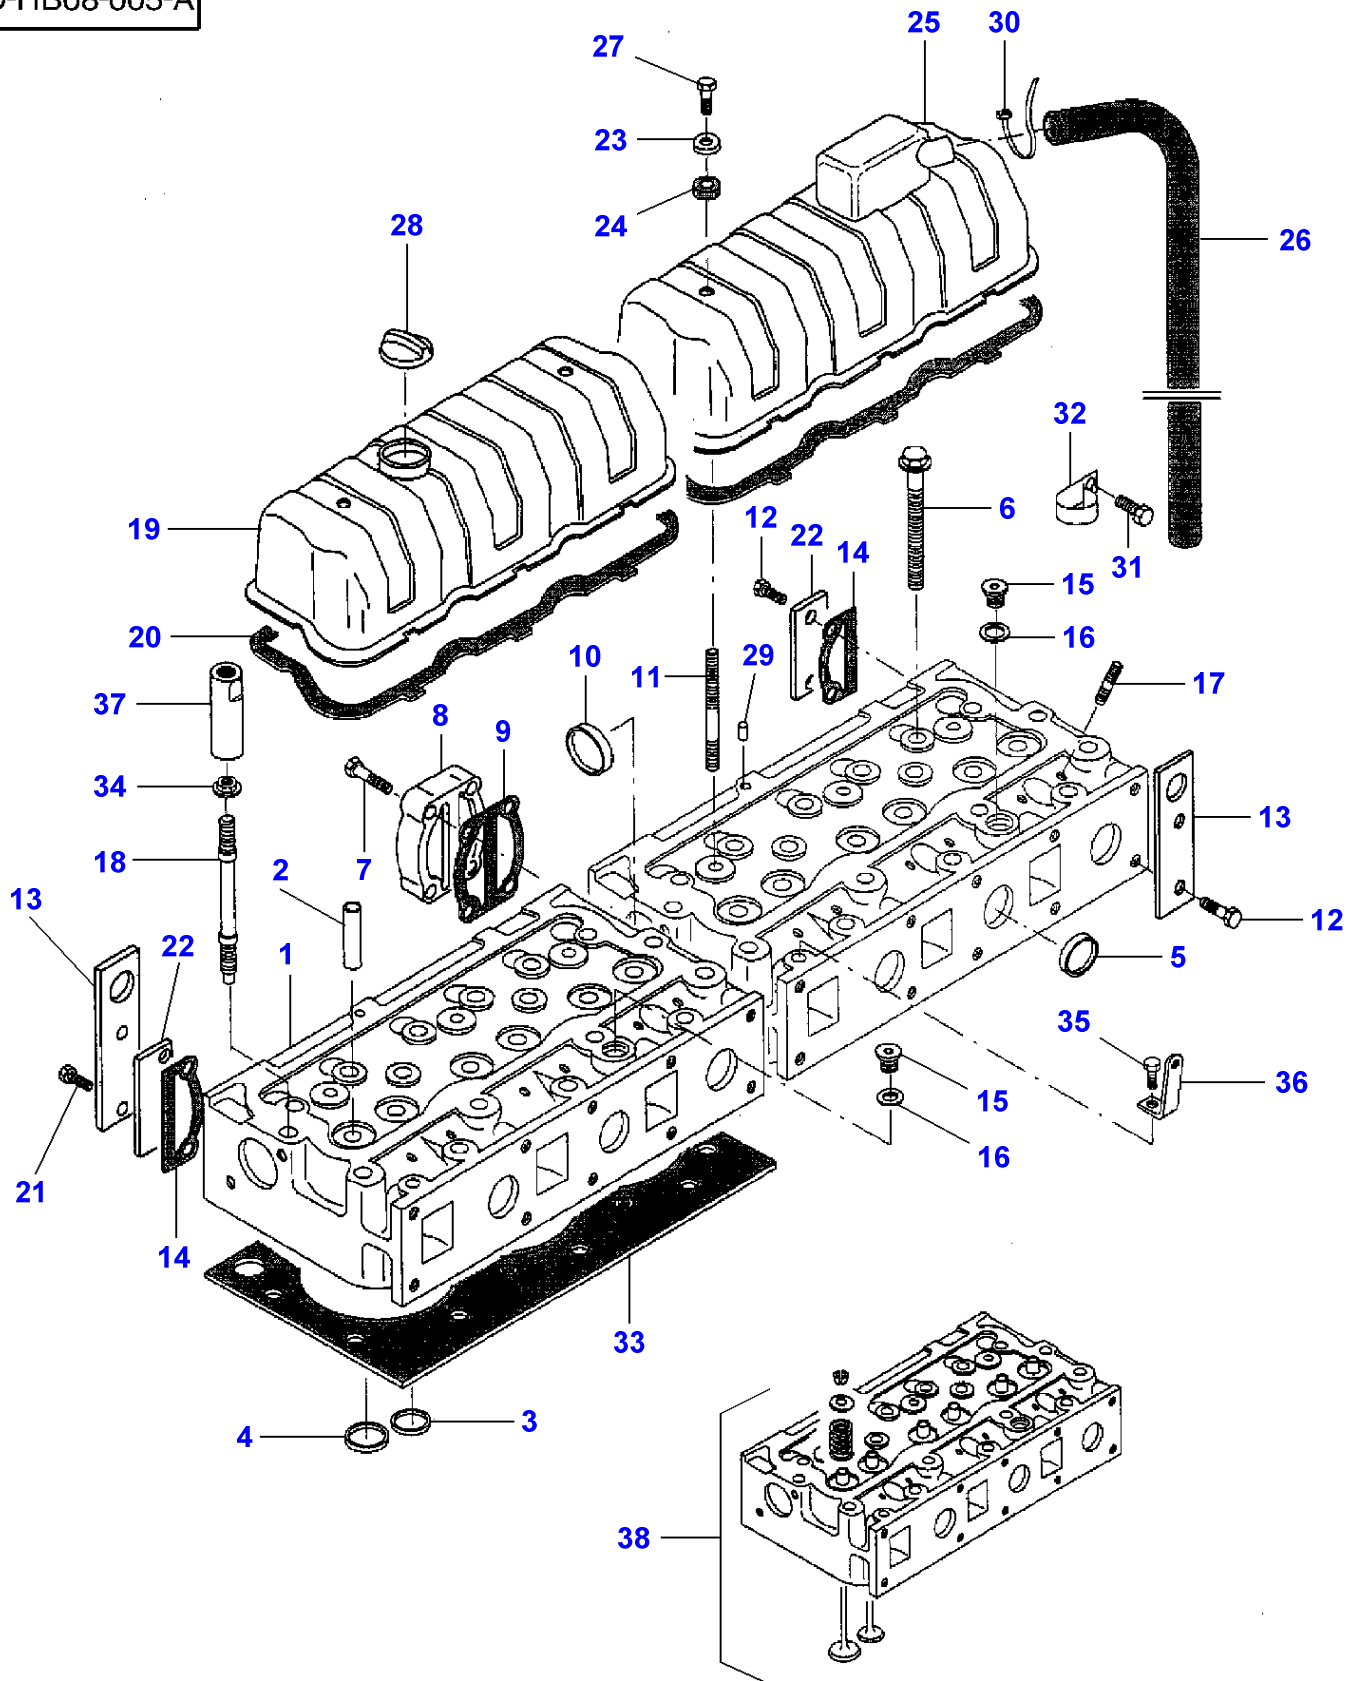

D-HB08-005-A

Item	Part Number	Qty	Description	Comments
				M F 7250 / M F 7252
1	V836640897	2	Cylinder Head	
2	V836647601	12	Guide	(1)
3	V836647600	6	Kit, Valve	(1)
4	V836647936	6	Kit, Valve	(1)
5	V836647942	10	Plug	(1)
6	V836859104	32	Screw	
7	V528801830	4	Screw	M10X40
8	V836855348	1	Spacer	
9	V836855418	1	Gasket	
10	V640016045	1	Plug	
11	V546801900	4	Stud	M10X75
12	V528801800	4	Screw	M10X45
13	V836859722	2	Plate	Replace and repair. Old not interchangeable with new V836855349
14	V836855417	2	Gasket	
15	V640325018	2	Plug	
16	V615881822	2	Seal	
17	V546901435	12	Stud	M8X40
18	V836859109	2	Stud	
19	V836847528	1	Casing	
20	V836646360	2	Gasket	
21	V528801820	2	Screw	M10X35
22	V836855350	2	Plate	
23	V836119855	4	Washer	
24	V836012841	4	Gasket	
25	V836859501	1	Valve Cover	
26	V836659529	1	Pipe	
27	V528801780	4	Screw	M10X20
28	V836659697	1	Plug	
29	V595959140	2	Pin	
30	V651754720	1	Clamp	
31	V528801760	1	Screw	M10
32	V836659539	1	Clamp	
33	V836664155	2	Head Gasket	
34	V836859110	2	Nut	
35	V528801360	1	Screw	ONLY FOR MF7252
36	V836859726	1	Support	ONLY FOR MF7252
37	V836647835	2	Nut Special	
38	V836640897	2	Cylinder Head