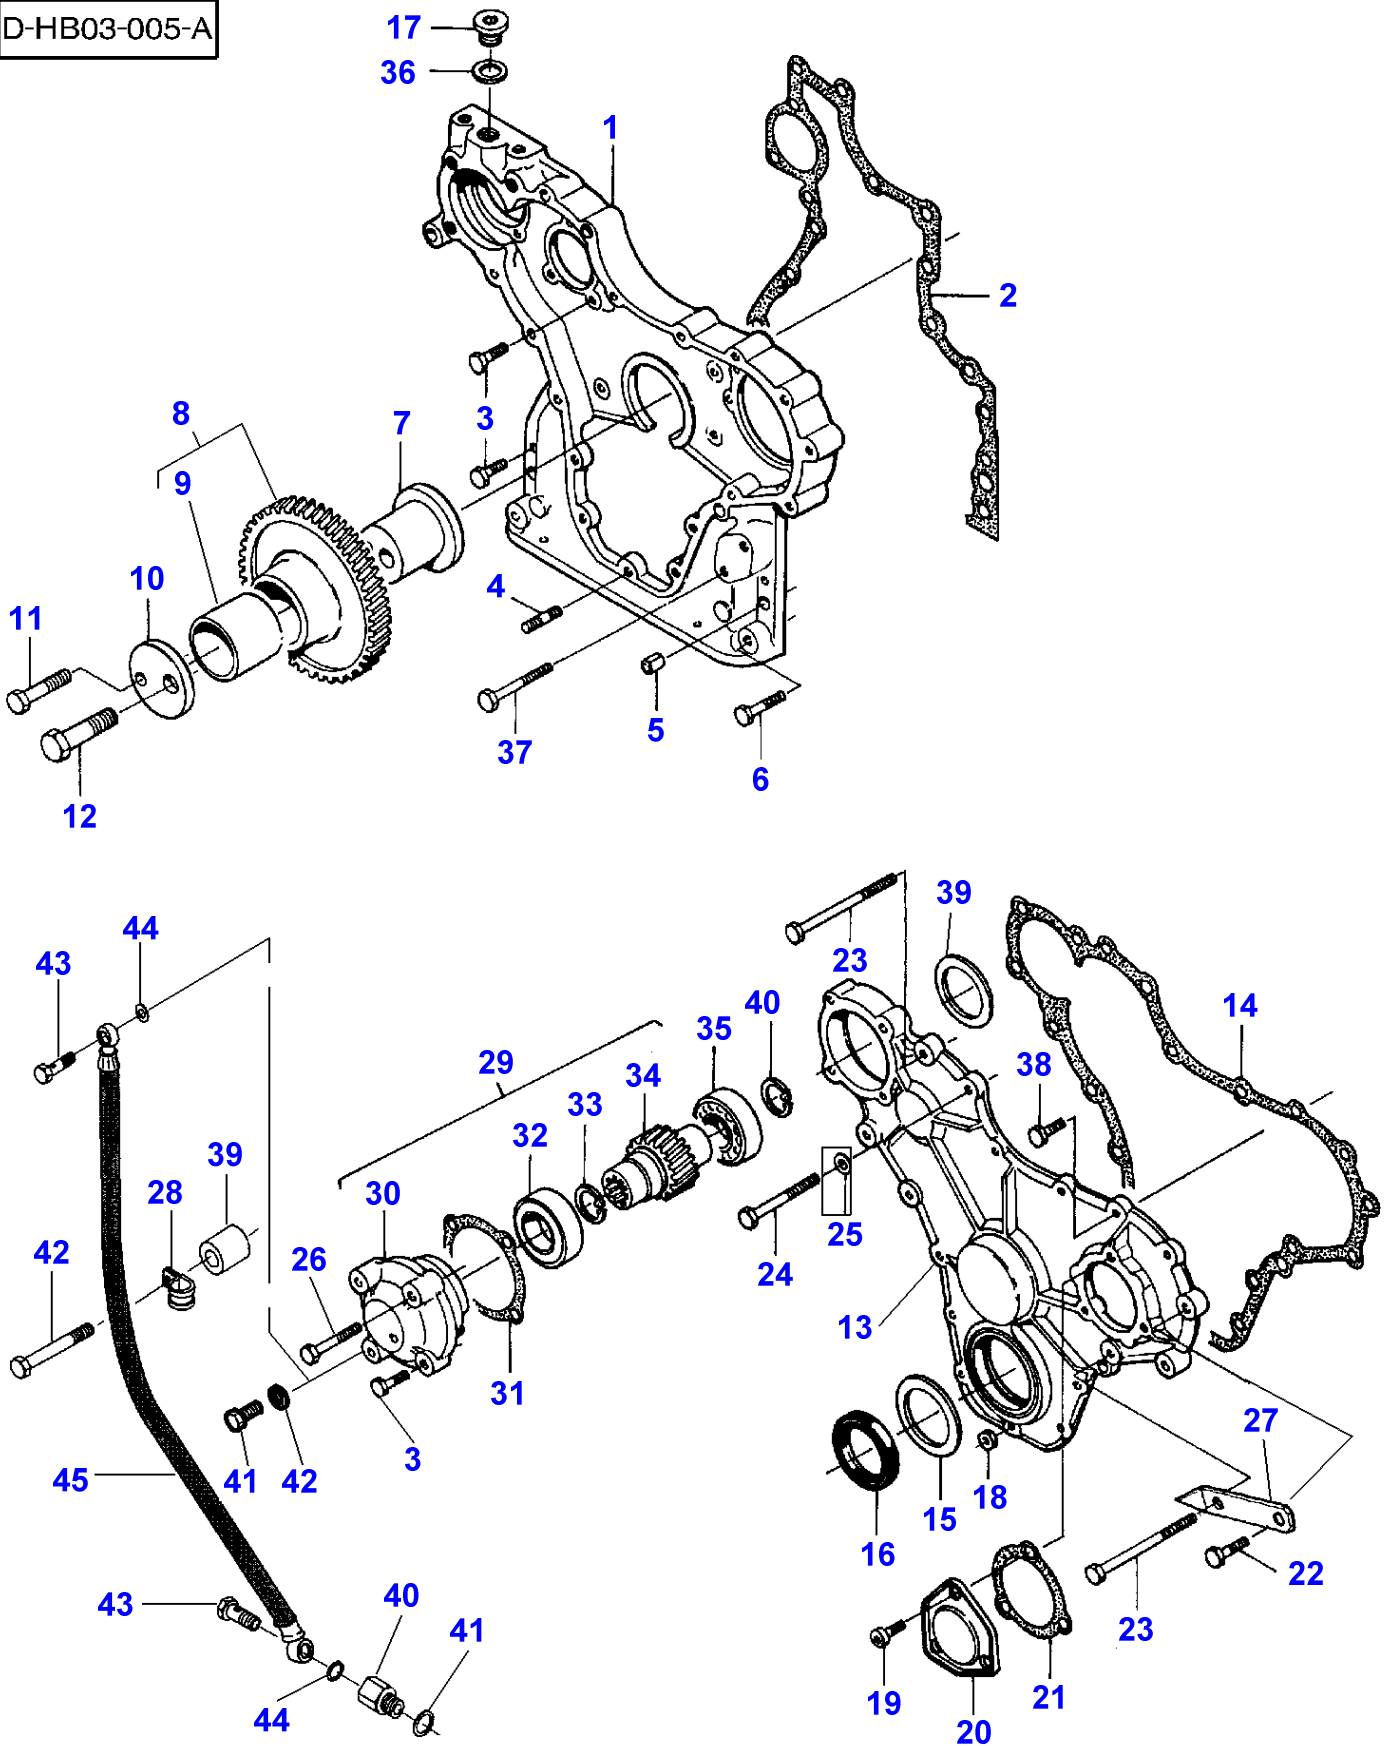

D-HB03-005-A

Item	Part Number	Qty	Description	Comments
				M F 7250 / M F 7252
1	V836647407	1	Housing	
2	V836647419	1	Gasket	[A]
3	V528801400	9	Screw	
4	V546801380	5	Stud	
5	V598359850	4	Pin	
6	V529801440	2	Screw	
7	V836138356	1	Clevis Pin	
8	V836138354	1	Pinion	
9	V836139039	1	Bush	(8)
10	V836129845	1	Flange	
11	V529801910	1	Screw	
12	V529902720	1	Screw	
13	V836647575	1	Cover	
14	V835336796	1	Gasket	[A]
15	V836129782	1	Chock	
16	V614105880	1	Seal	[A]
17	V640325018	1	Plug	
18	V504800800	5	Nut	
19	V581804570	3	Screw	
20	V836136717	1	Cover	
21	V836129946	1	Gasket	[A]
22	V528801420	3	Screw	
23	V529801500	2	Screw	
24	V529801470	3	Screw	
25	V836120989	1	Washer	
26	V529801460	4	Screw	
27	V836352822	1	Indicator	
28	V602060612	1	Clamp	
29	V836655232	1	Divider	
30	V836655230	1	Bearing Housing	(29)
31	V835336793	1	Joint	
32	V610060090	1	Bearing Assy	(29)
33	V617330031	1	Circlip	(29)
34	V836120880	1	Gear	(29)
35	V610060090	1	Bearing Assy	
36	V615881822	1	Seal	[A]
37	V529801550	1	Screw	
38	V528801380	2	Screw	
39	V836119296	1	Sleeve	
40	V836655233	1	Union	
41	V615571014	1	Seal	
42	V529801460	4	Screw	
43	V835331289	2	Screw	
44	V615870610	4	Seal	
45	V836655234	1	Pipe	

[A]
INCLUDED IN V836840103