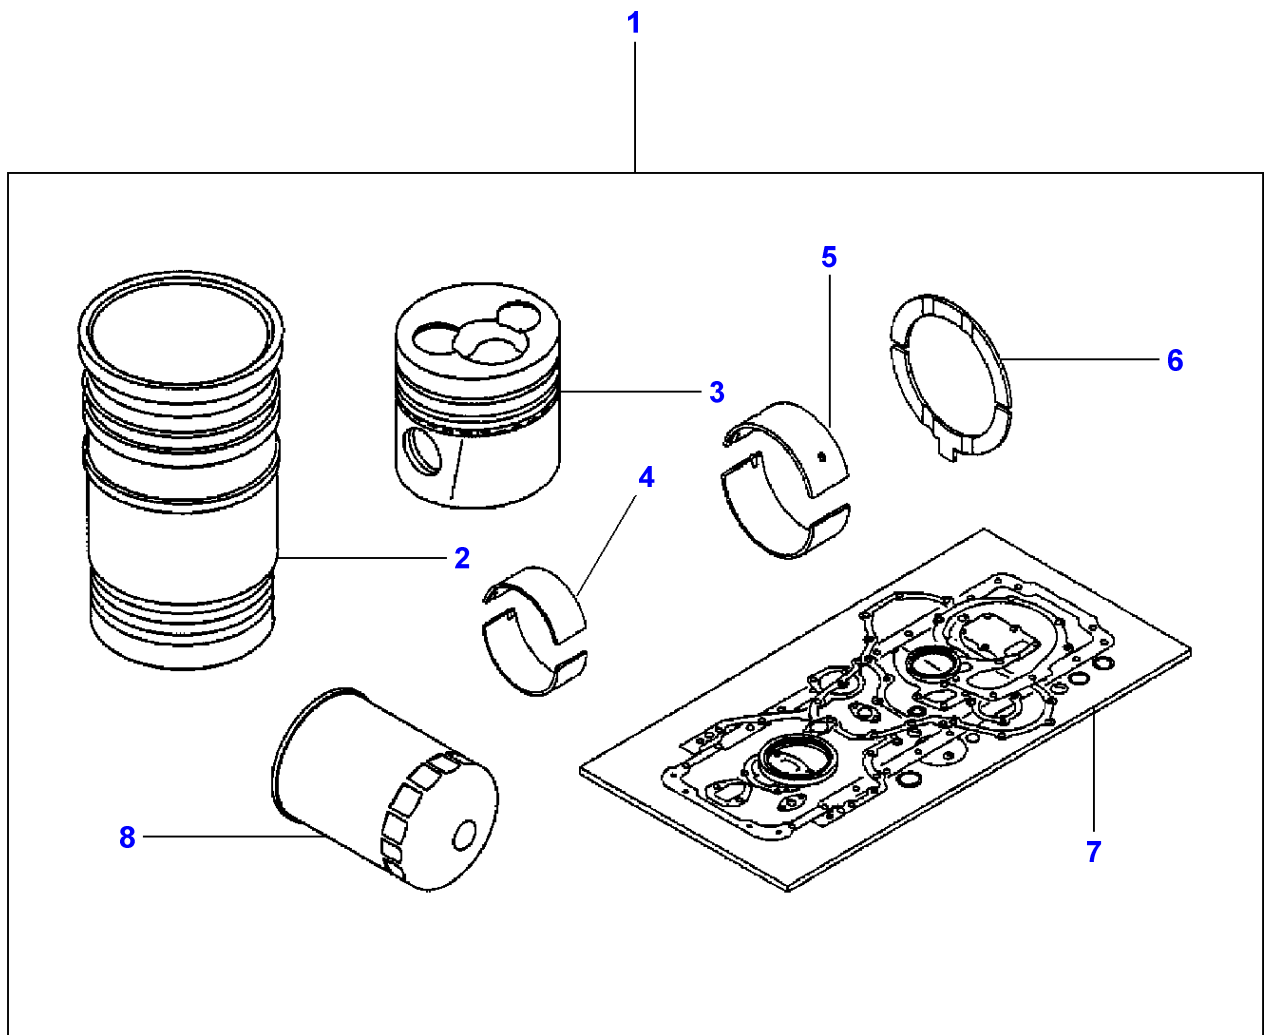

D-HB31-005-A

MASSEY FERGUSON

MF 7200 SERIES COMBINE ENGINE/VALMET - 1637384

1637384

ENGINE REPAIR KITS - M F 7250 / M F 7252

57

Item	Part Number	Qty	Description	Comments
				M F 7250 / M F 7252
1	V836840256	1	Kit, Repair	
2	V836647420	6	Liner	(1)
3	V836640073	6	Piston	(1)
4	V836110552	6	Bearing	(1)
5	V836655514	7	Bearing	(1)
6	V836119459	2	Chock	(1)
7	V836840103	1	Kit, Joint	(1)
8	V836662111	1	Filter	(1)