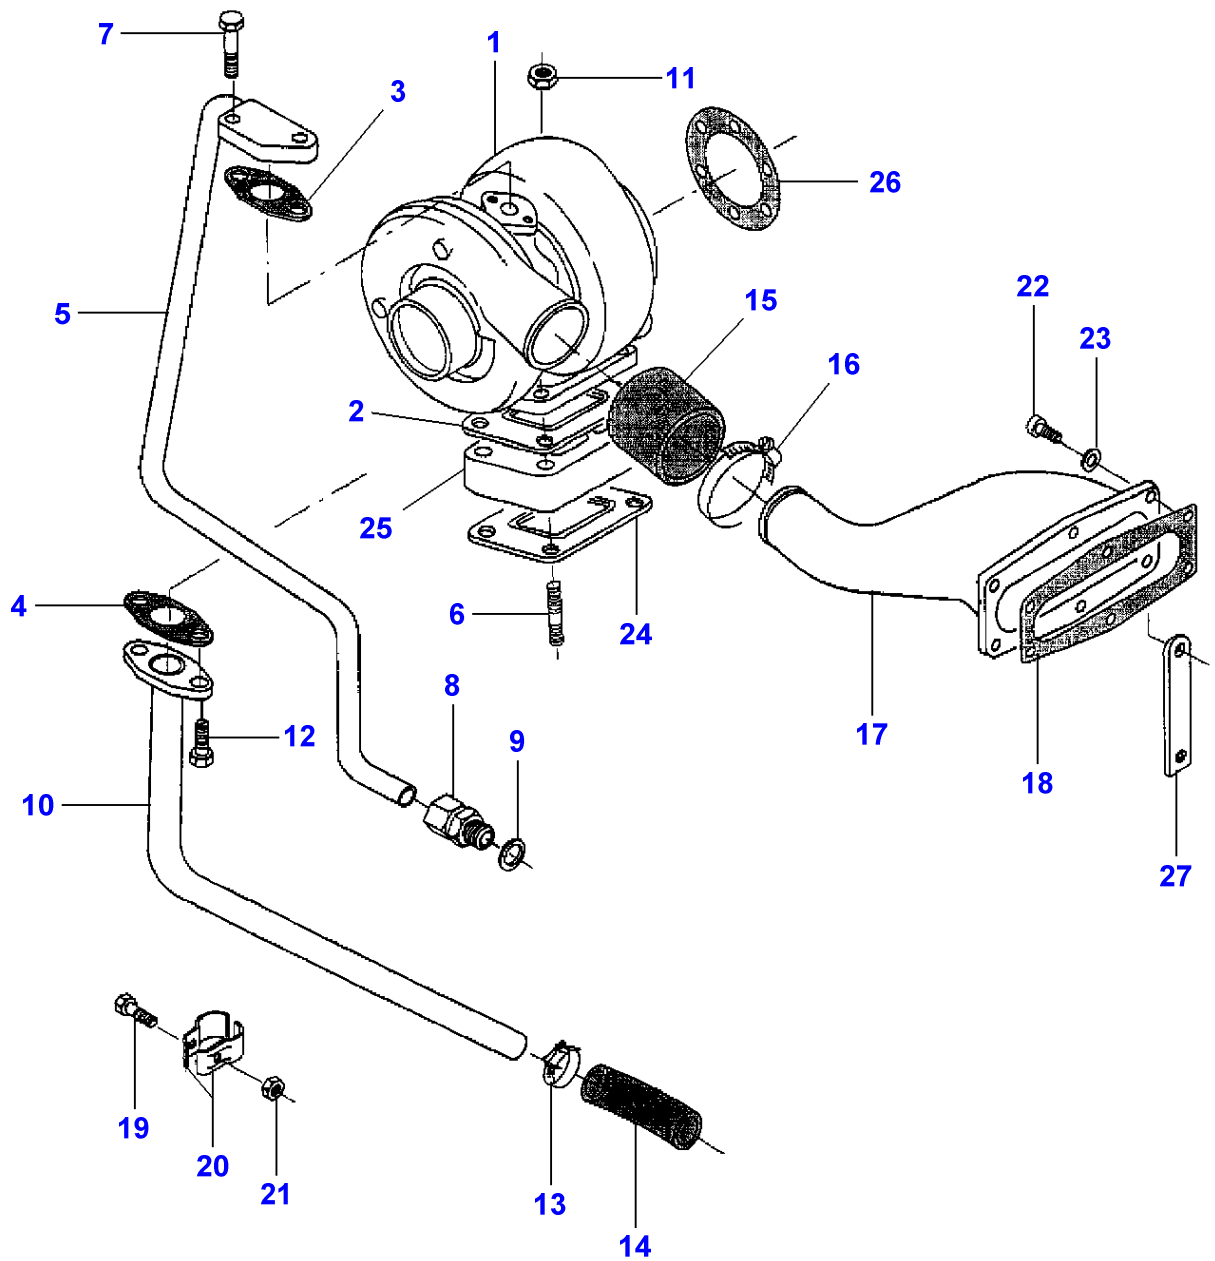

D-HB21-005-A

Item	Part Number	Qty	Description	Comments
				ONLY FOR MF 7252
1	V836339735	1	Turbocharger	
2	V836316726	1	Gasket	(1)
3	V836308344	1	Joint	(1)
4	V836324580	1	Joint	(1)
5	V836859932	1	Pipe	
6	V546801840	4	Stud	M10X45
7	V528801410	2	Adjusting Screw	M8X30
8	V641086012	1	Union	
9	V615881620	1	Seal	
10	V836859933	1	Pipe	
11	V521601000	4	Nut	
12	V528801380	2	Screw	
13	V602087528	2	Clamp	
14	V836647576	1	Hose	
15	V836859289	1	Hose	
16	V602061668	2	Clamp	
17	V836859211	1	Manifold	
18	V836855744	1	Gasket	
19	V529801112	1	Screw	M6X30
20	V835324324	2	Clamp	
21	V504600602	1	Nut	
22	V581804600	6	Screw	M8X20
23	V500950802	6	Washer	
24	V836316726	1	Gasket	
25	V836855630	1	Bridle	
26	V836338985	1	Gasket	
27	V836859727	1	Support