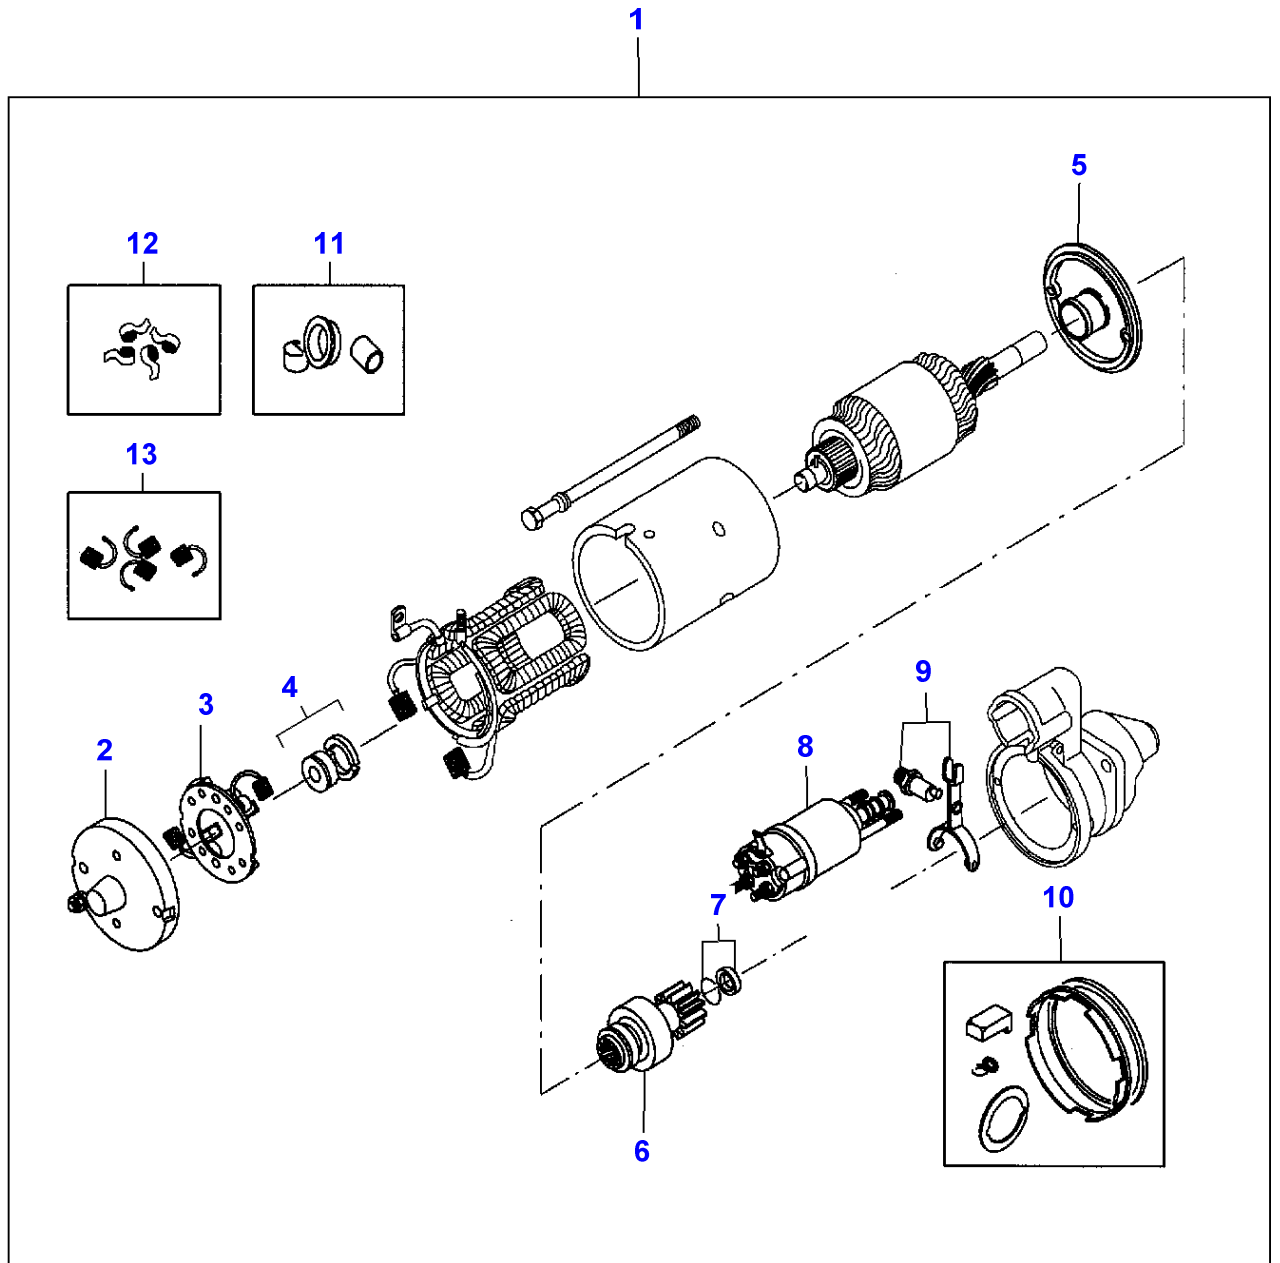

D-HB25-005-A

Item	Part Number	Qty	Description	Comments
				M F 7250 / M F 7252
1	V836640938	1	Startermotor	
2	V835331862	1	Flange	(1)
3	V836015847	1	Holder	(1)
4	V836015839	1	Bush	(1)
5	V835331867	1	Flange	(1)
6	V836640947	1	Drive	(1)
7	V835331865	1	Washer	(1)
8	V836640946	1	Solenoid	(1)
9	V835331869	1	Fork	(1)
10	V835331870	1	Kit, Joint	(1)
11	V836015848	1	Kit, Bush	(1)
12	V836015232	1	Kit, Spring	(1)
13	V836015230	1	Kit, Brush	(1)