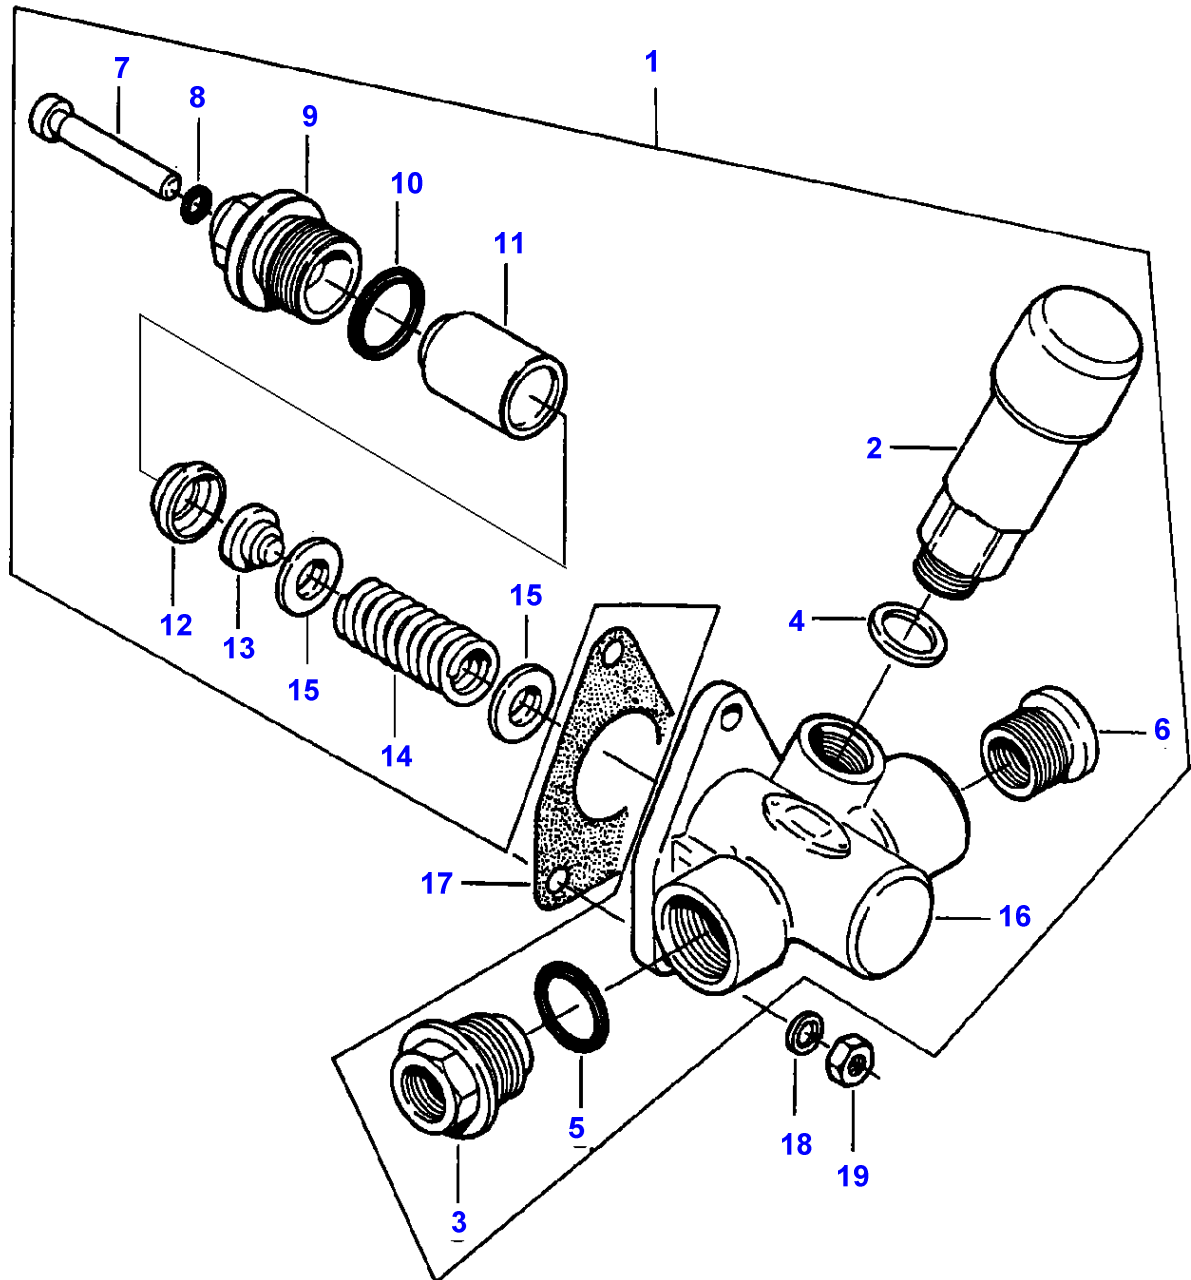

D-HB15-005-A

Item	Part Number	Qty	Description	Comments
				M F 7250 / M F 7252
1	V835340017	1	Pump	
2	V835339884	1	Pump	(1)
3	V835340971	1	Union	(1)
				M 22 X 1,5
4	V615881620	1	Seal	(1)
5	V835340972	1	O Ring	(1)
				M22
6	V835340019	1	Union	(1)
7	V835339874	1	Pin	(1)
8	V836139015	1	O Ring	(1)
9	V835339875	1	Body	(1)
10	V835339876	1	O Ring	(1)
11	V835339877	1	Plunger	(1)
12	V835339882	1	Gasket	(1)
13	V835339880	2	Pressure Valve	(1)
14	V835339878	1	Spring	(1)
15	V835339879	2	Washer	(2)
16		1	Housing	(1)
17	V836329194	1	Gasket	
18	V500450602	3	Washer	
19	V504600602	3	Nut