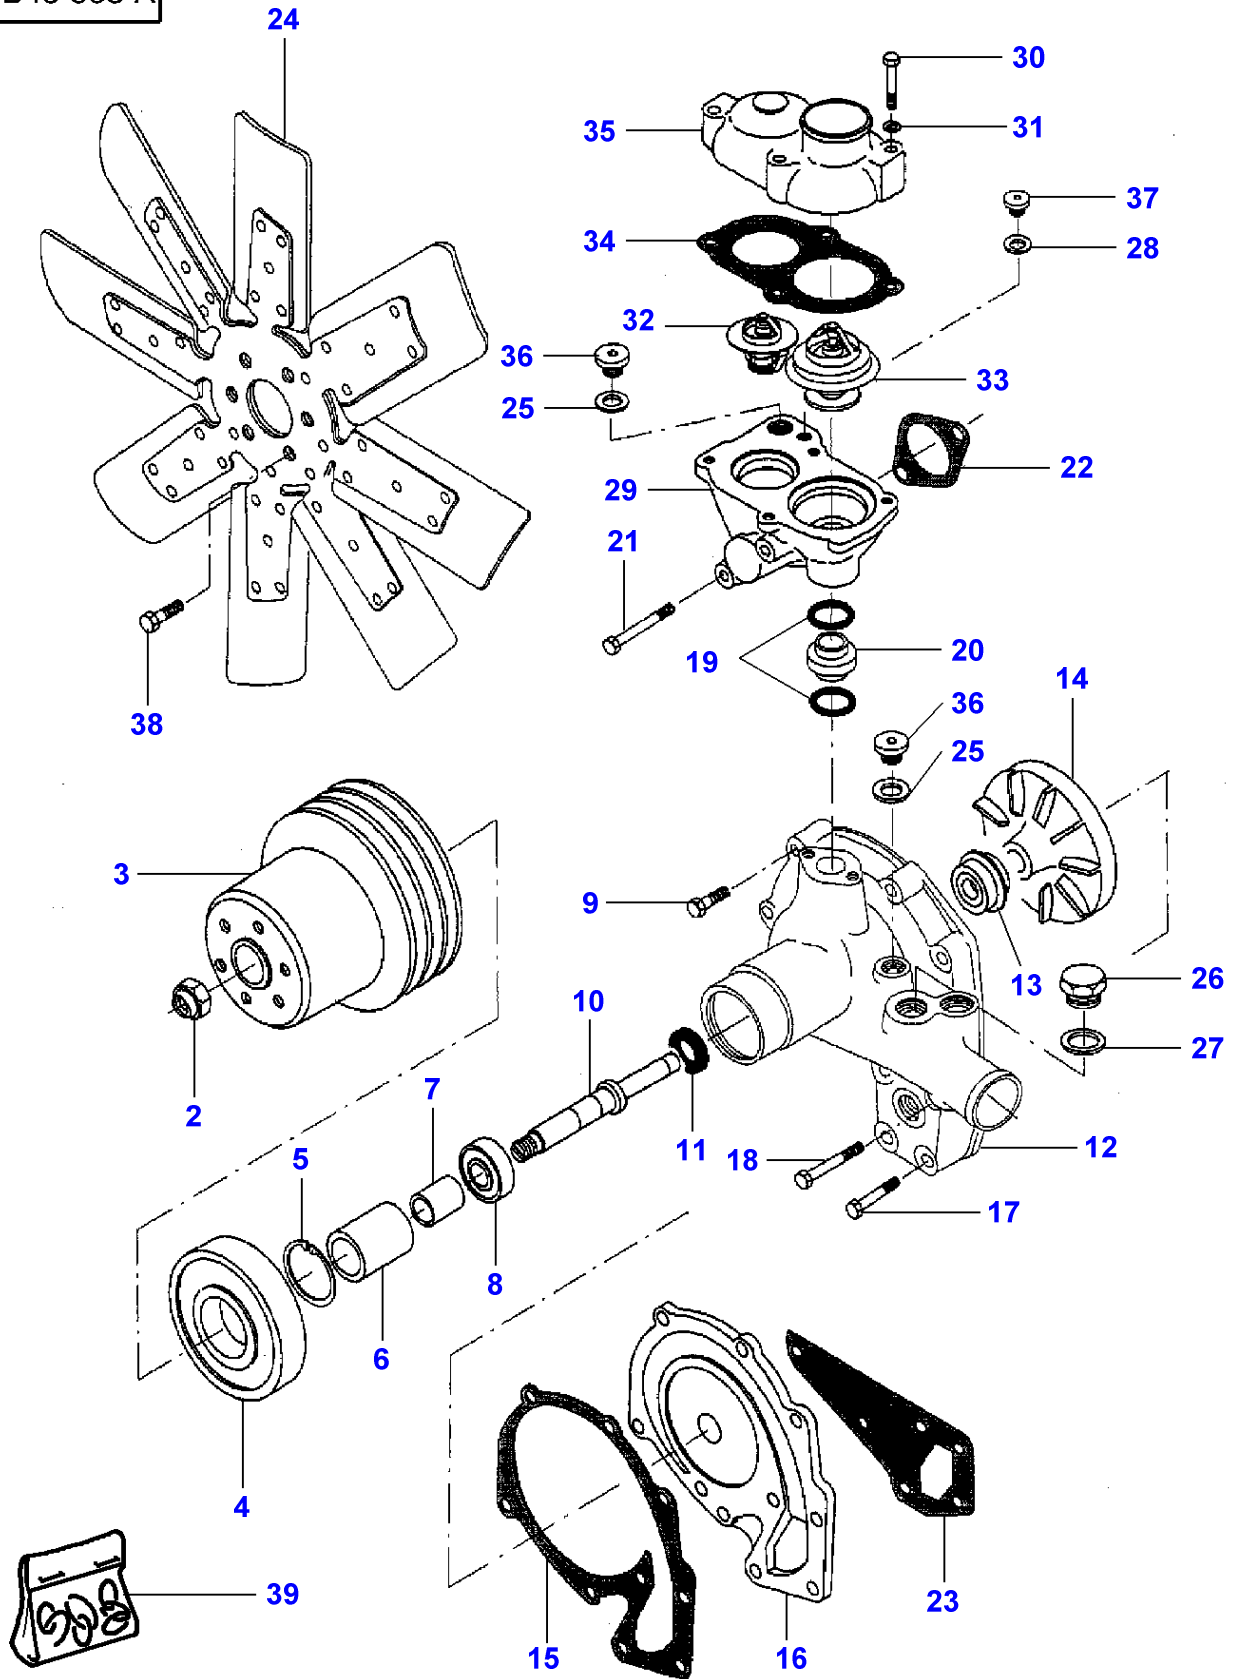

D-HB45-003-A

Item	Part Number	Qty	Description	Comments
				M F 7250 / M F 7252
1	V836859965	1	Pump	
2	V510611602	1	Nut	(1)
3	V836859966	1	Pulley	(1)
4	V610060124	1	Bearing	(1)
5	V617330052	1	Circlip	(1)
6	V836336318	1	Sleeve	(1)
7	V836336317	1	Spacer	(1)
8	V610063044	1	Bearing Assy	(1)
9	V529801420	4	Screw	(1) M8x35
10	V836847467	1	Shaft	(1)
11	V614102636	1	Gasket	(1)
12		1	Ram	(1)
13	V835339425	1	Gasket	(1)
14	V836846303	1	Impeller	(1)
15	V836846304	1	Gasket	(1)
16	V836846302	1	Flange	(1)
17	V529801440	2	Screw	M8x45
18	V529801460	3	Screw	M8x55
19	V614602950	2	O Ring	
20	V836855150	1	Pipe	
21	V529801550	2	Screw	M8x100
22	V836646393	1	Gasket	
23	V836846305	1	Gasket	
24	V836340273	1	Fan	
25	V615881822	2	Seal	
26	V640305027	1	Plug	
27	V615892732	1	O Ring	
28	V615881418	1	Seal	
29	V836847888	1	Housing	
30	V529801550	4	Screw	M8x50
31	V500950800	4	Washer	
32	V836015156	1	Thermostat	[B]
33	V836331590	1	Thermostat	[A]
34	V836329632	1	Gasket	
35	V836329631	1	Cover	
36	V640325018	2	Plug	
37	V640325014	1	Plug	
38	V528801810	6	Screw	
39	V836340627	1	Kit, Repair	

[A]
OPENS AT 83 DEGREES
[B]
OPENS AT 79 DEGREES