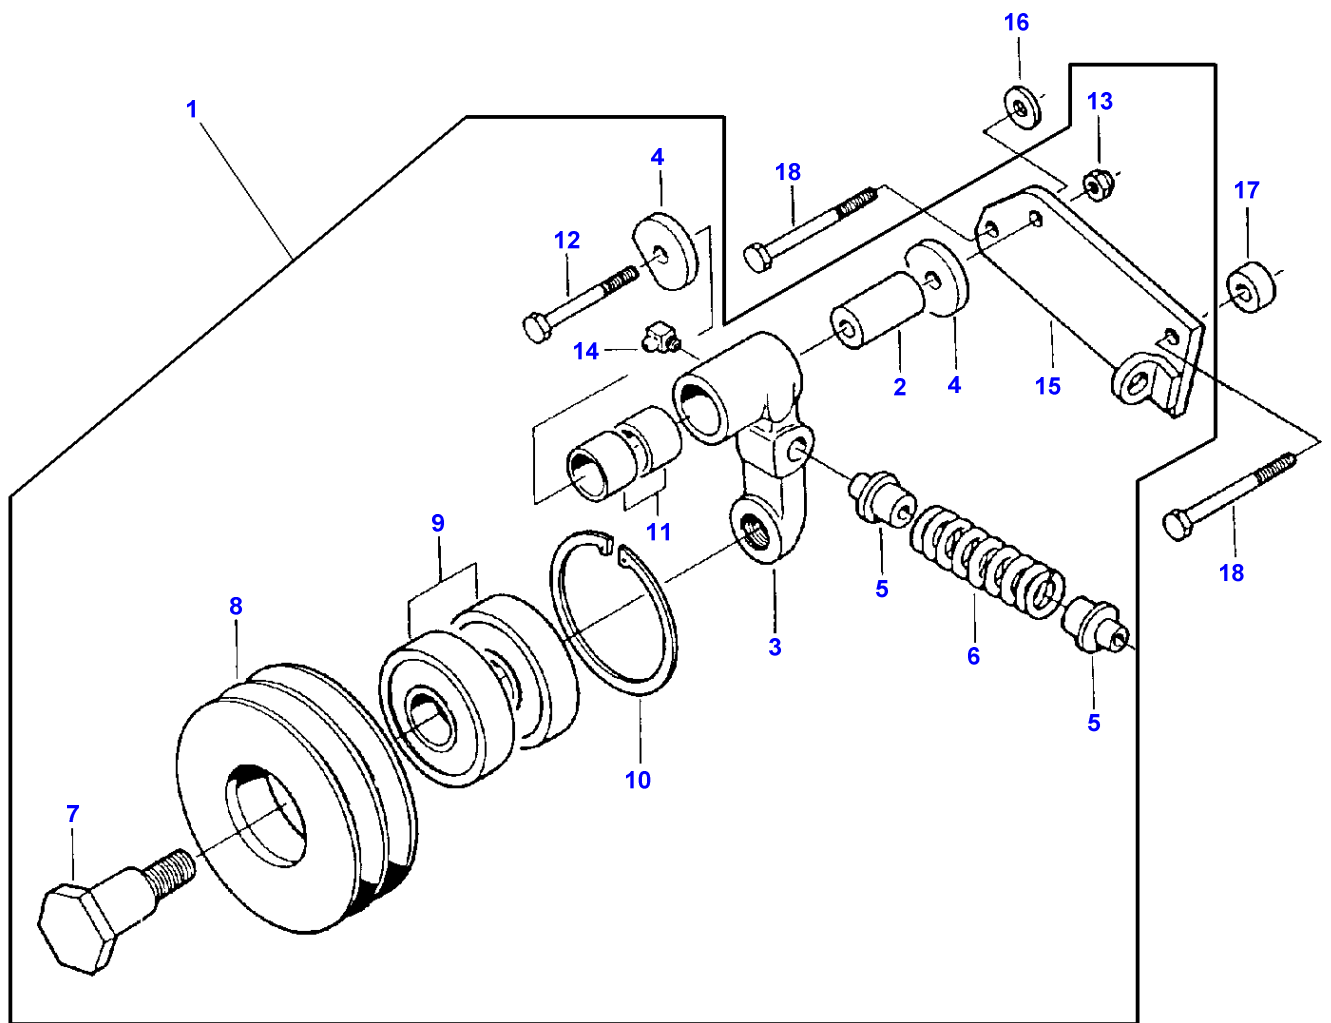

D-HB23-008-A

Item	Part Number	Qty	Description	Comments
				M F 7250 / M F 7252
1	V836855977	1	Kit	
2	V836655971	1	Sleeve	(1)
3	V836655796	1	Housing	(1)
4	V836655972	2	Washer	(1)
5	V836352611	2	Spring Plate	(1)
6	V836664123	1	Spring	(1)
7	V835328920	1	Shaft	(1)
8	V835328919	1	Pulley	(1)
9	V610063044	2	Bearing Assy	(1)
10	V617330052	1	Circlip	(1)
11	V836655981	1	Bush	(1)
12	V529801480	2	Screw	(1)
13	V510600802	1	Nut	(1)
14	V644611006	1	Greaser	(1)
15	V836855015	1	Bracket	(1)
16	V835347051	1	Sleeve	
17	V836136876	1	Sleeve	
18	V529801550	2	Screw