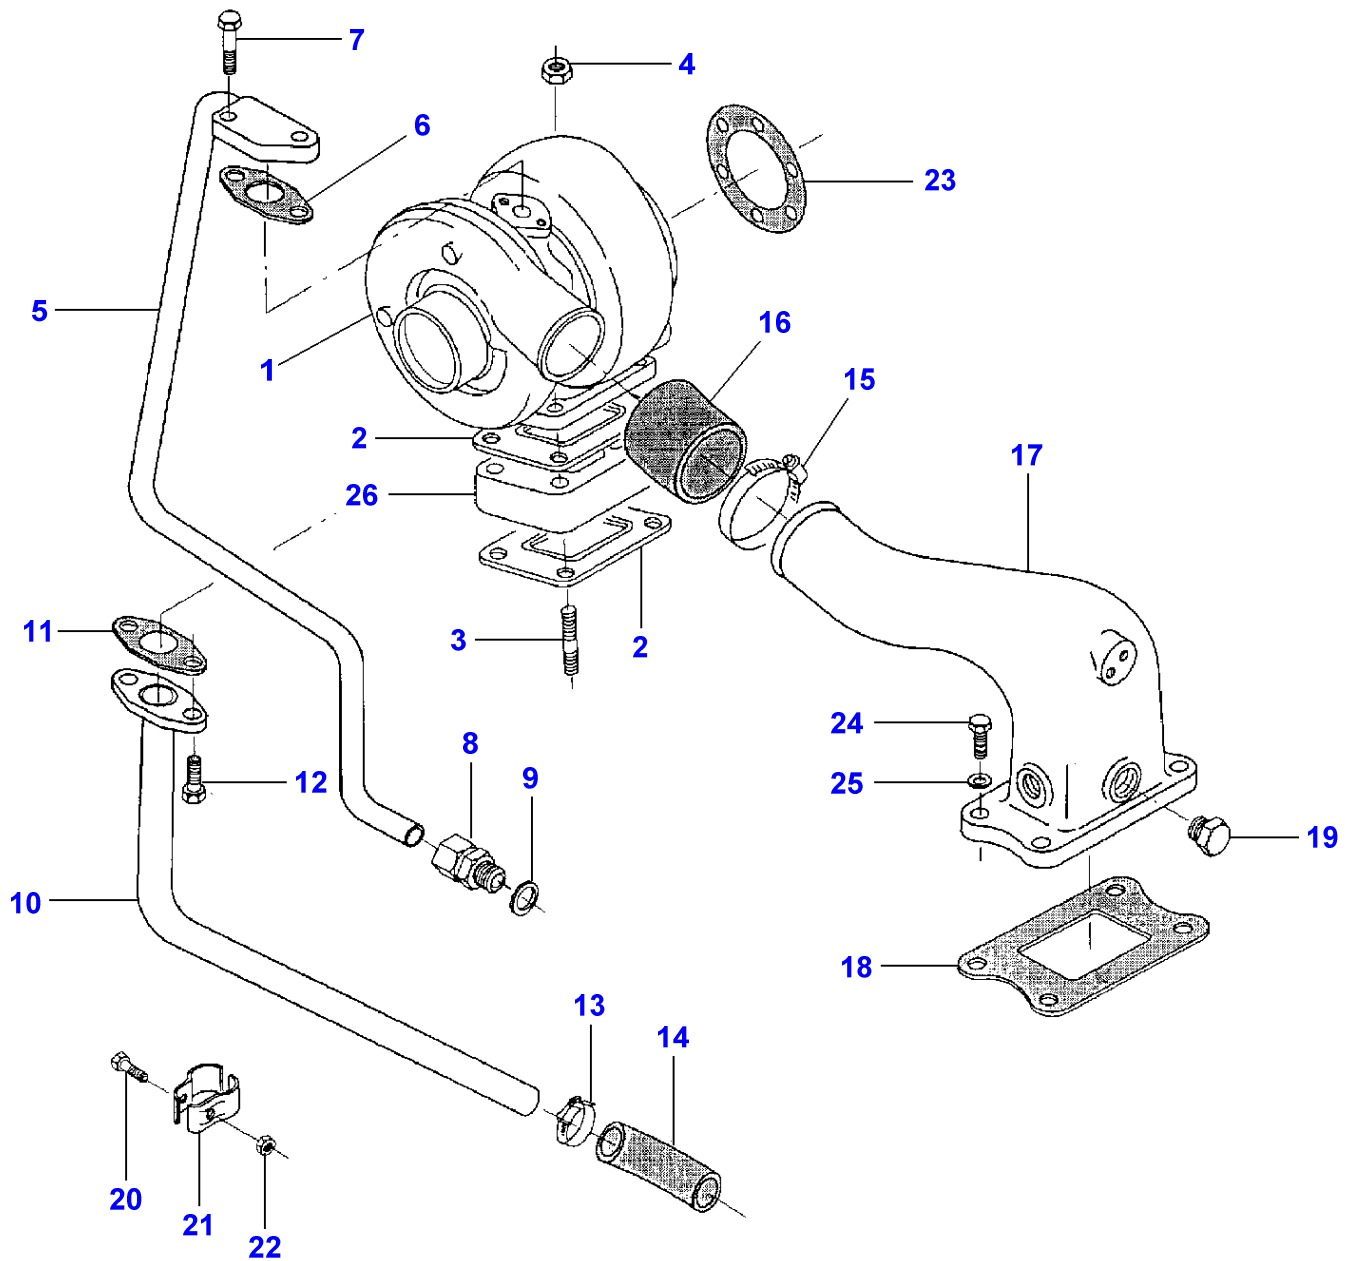

D-HB20-001-A

Item	Part Number	Qty	Description	Comments
				ONLY FOR M F 7250
1	V836846365	1	Turbocharger	
2	V836316726	2	Gasket	[A]
3	V546801840	4	Stud	
4	V521601000	4	Nut	
5	V836859932	1	Pipe	
6	V836308344	1	Joint	[A]
7	V528801410	2	Adjusting Screw	
8	V641086012	1	Union	
9	V615881620	1	Seal	[B]
10	V836847236	1	Pipe	
11	V836324580	1	Joint	[A]
12	V528801380	2	Screw	
13	V602087528	2	Clamp	
14	V836647576	1	Hose	
15	V602061668	2	Clamp	Repairs and replaces V602083550
16	V836859289	1	Hose	
17	V836847542	1	Pipe	
18	V836847532	1	Gasket	[A]
19	V836114958	1	Plug	
20	V529801112	1	Screw	
21	V835324324	2	Clamp	
22	V504600602	1	Nut	
23	V836338985	1	Gasket	[A]
24	V528801400	4	Screw	
25	V500950800	4	Washer	
26	V836855630	1	Bridle	

[A]
INCLUDED IN V836840102
[B]
INCLUDED IN V836840103