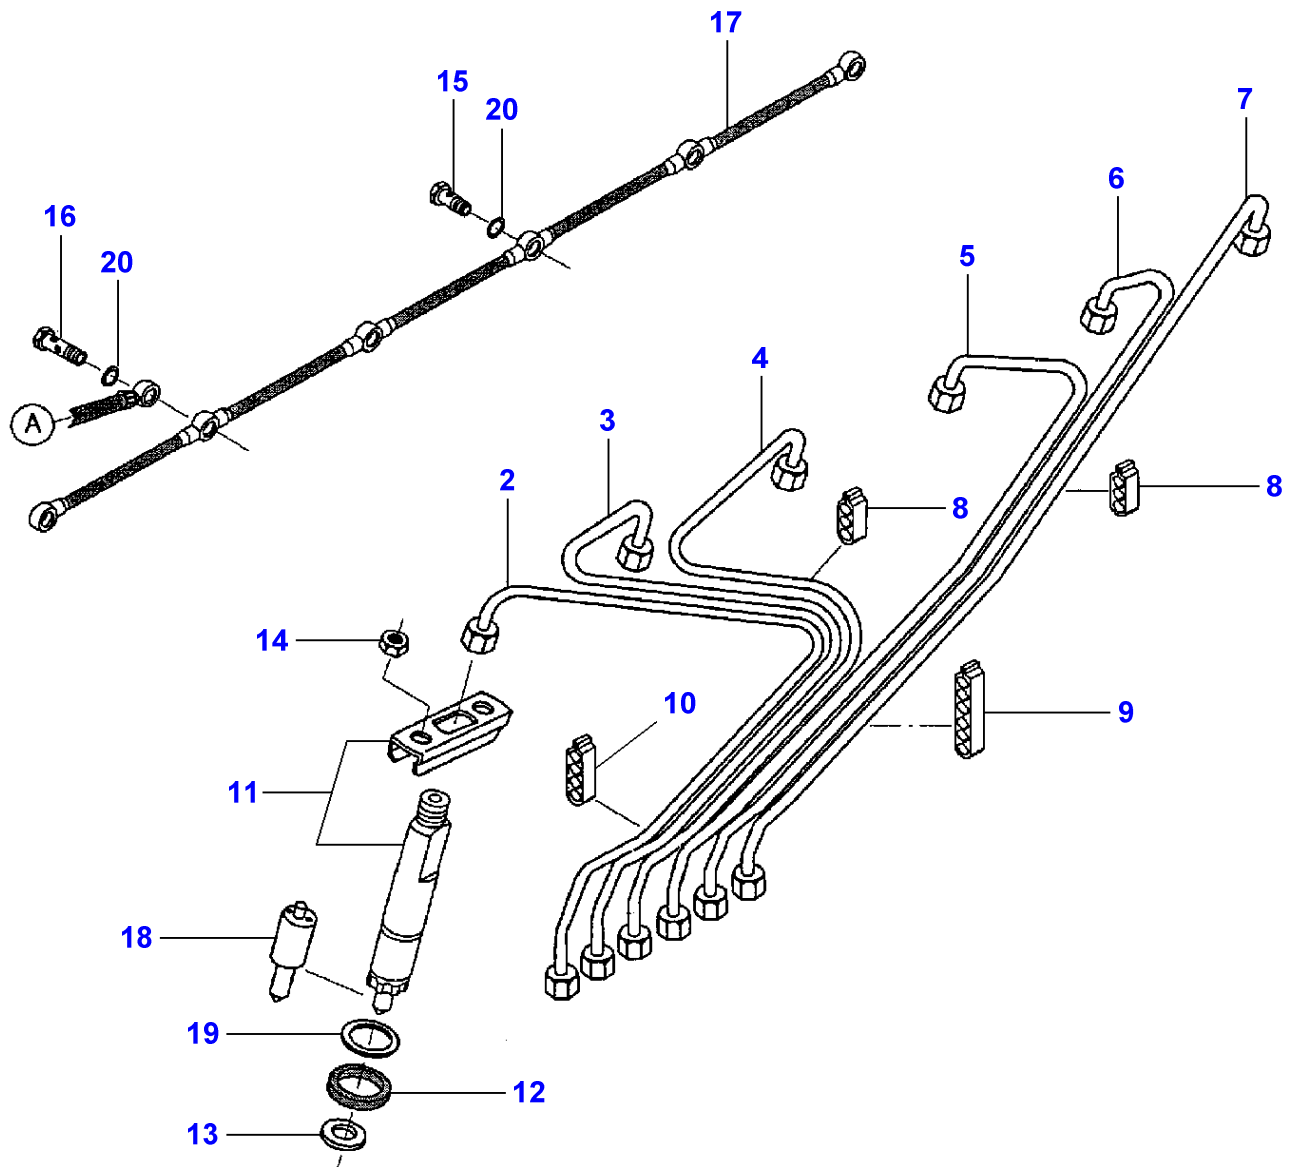

D-HB16-005-A

Item	Part Number	Qty	Description	Comments
				ONLY FOR M F 7250
1	V836852330	1	Kit, Pipe	
2	V836840647	1	Injection Pipe	(1)
3	V836840648	1	Injection Pipe	(1)
4	V836840649	1	Injection Pipe	(1)
5	V836840650	1	Injection Pipe	(1)
6	V836840651	1	Injection Pipe	(1)
7	V836840652	1	Injection Pipe	(1)
8	V836640095	2	Clamp	(1)
9	V836640097	1	Clamp	(1)
10	V836640096	1	Clamp	(1)
11	V836639956	6	Atomiser	
12	V835336276	6	Seal	
13	V899901495	6	Washer	
14	V504800800	12	Nut	
15	V835331289	5	Screw	
16	V835336943	1	Screw	
17	V836847522	1	Pipe	
18	V836639957	6	Nozzle	(11)
19	V836652170	6	Washer	
20	V615870610	15	Seal