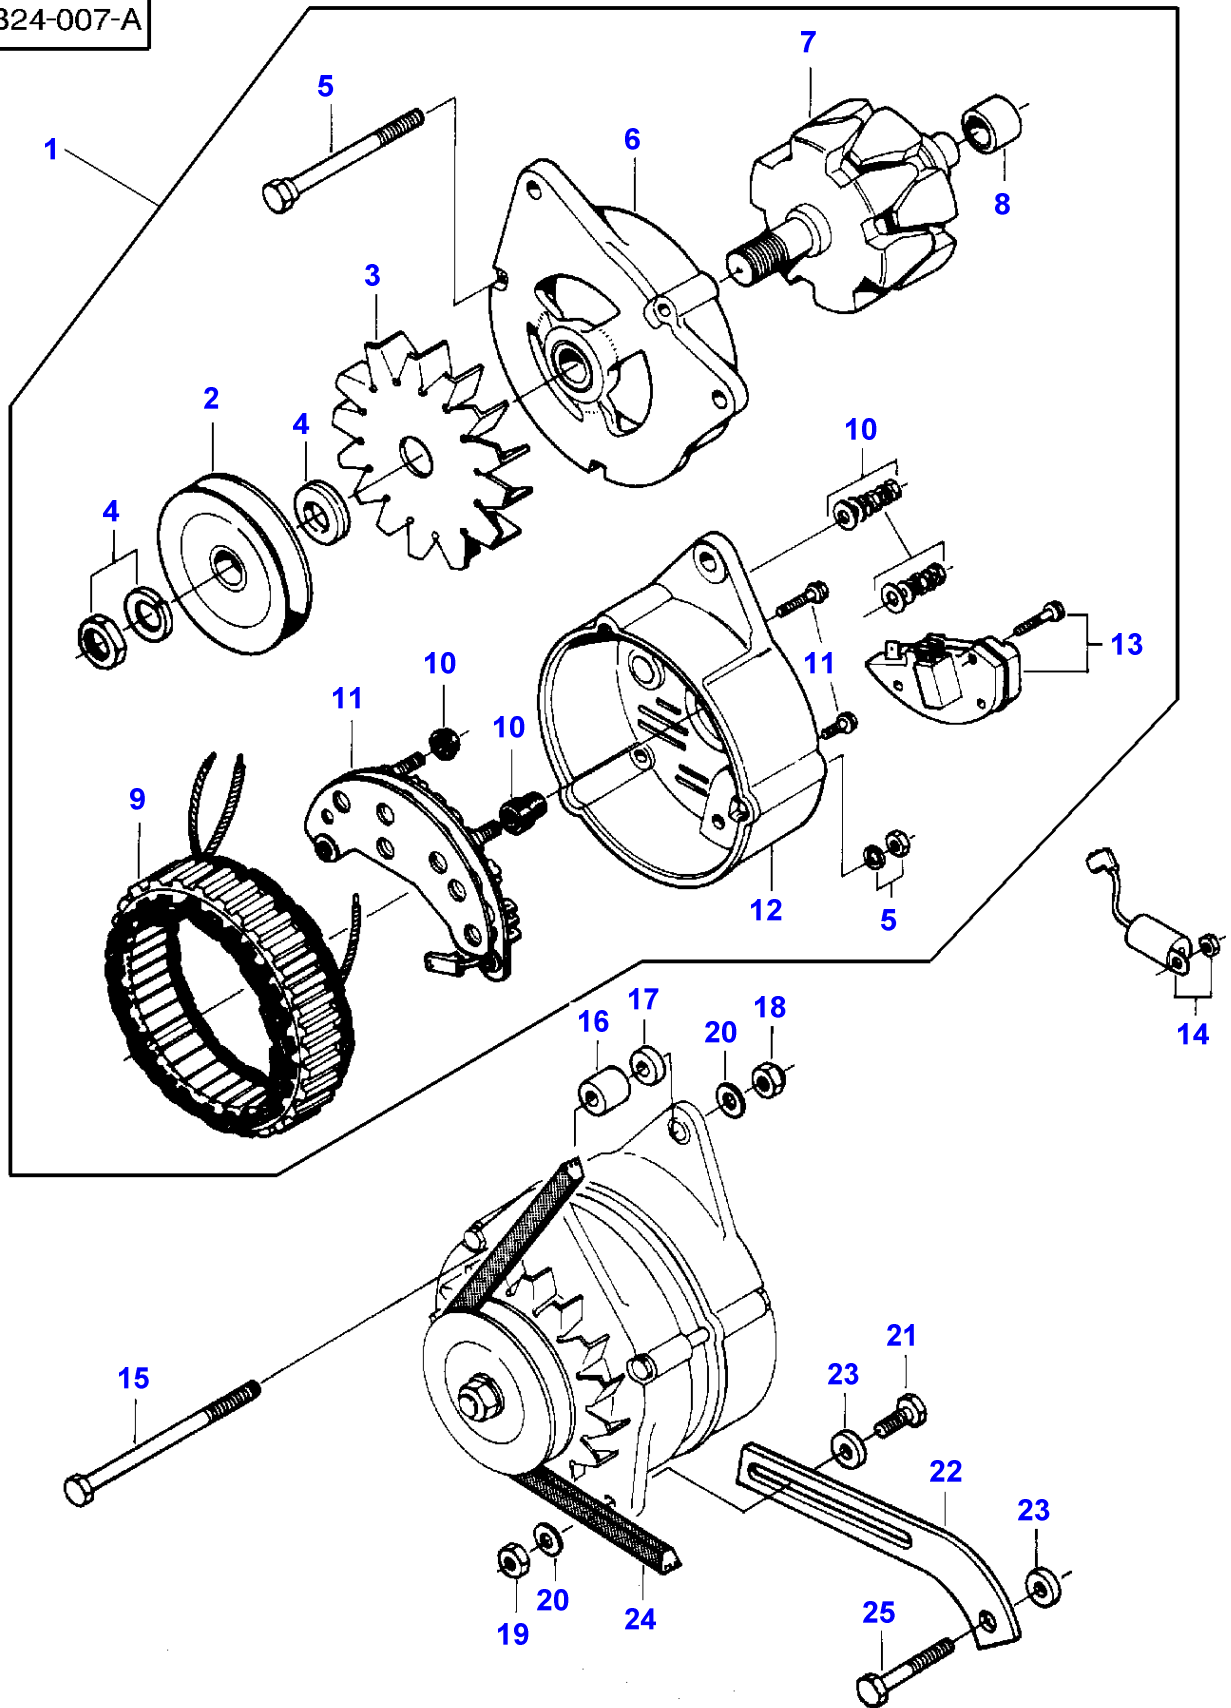

3-HB24-007-A

Item	Part Number	Qty	Description	Comments
				UP TO SERIAL NO K 1000 M F 7250/M F 7252
1	V836640128	1	Alternator	
2	V836855061	1	Pulley	(1)
3	V835339376	1	Fan	(1)
4	V835339379	1	Parts Pack	(1)
5	V835339380	1	Kit, Bolt	(1)
6	V835339381	1	Bracket	(1)
7		1	Rotor	(1)
8	V835339386	1	Bearing	(1)
9		1	Stator	(1)
10	V835339385	1	Kit, Terminal	(1)
11	V835339384	1	Rectifier	(1)
12	V835339387	1	Bracket	(1)
13	V835339388	1	Regulator	(1)
14	V835339391	1	Capacitor	
15	V529801570	1	Screw	
16	V835347051	1	Sleeve	
17	V836019695	1	Sleeve	
18	V510600802	1	Nut	
19	V500950800	1	Washer	
20	V500150840	2	Washer	
21	V528801410	2	Adjusting Screw	
22	V836336902	1	Tightener	
23	V836120989	2	Washer	
24	V836128220	1	Bush	
25	V504800800	1	Nut