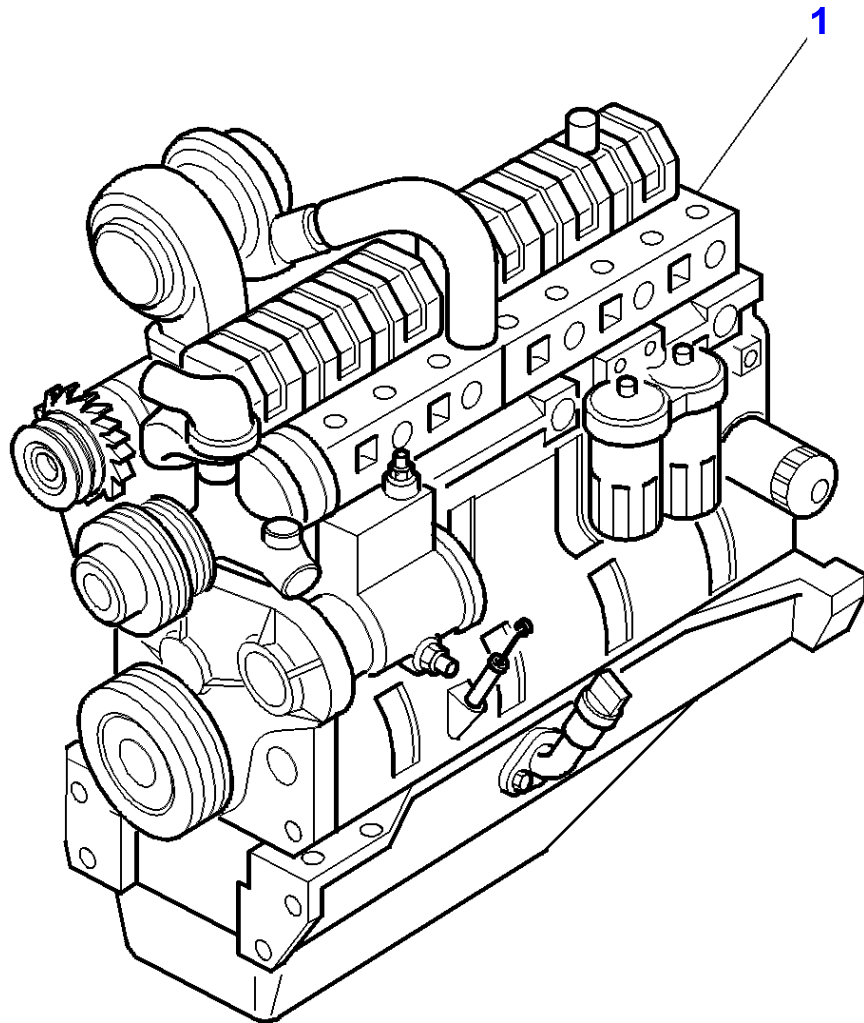

D-AA01-005-A

MASSEY FERGUSON

MF 7200 SERIES COMBINE ENGINE/VALMET - 1637384

1637384

ENGINE - M F 7250 / M F 7252

30

Item	Part Number	Qty	Description	Comments
				M F 7250 / M F 7252
1	V832757774	1	Engine	620 DSEL MF 7250
1	V832757775	1	Engine	620 DSIEL MF 7252