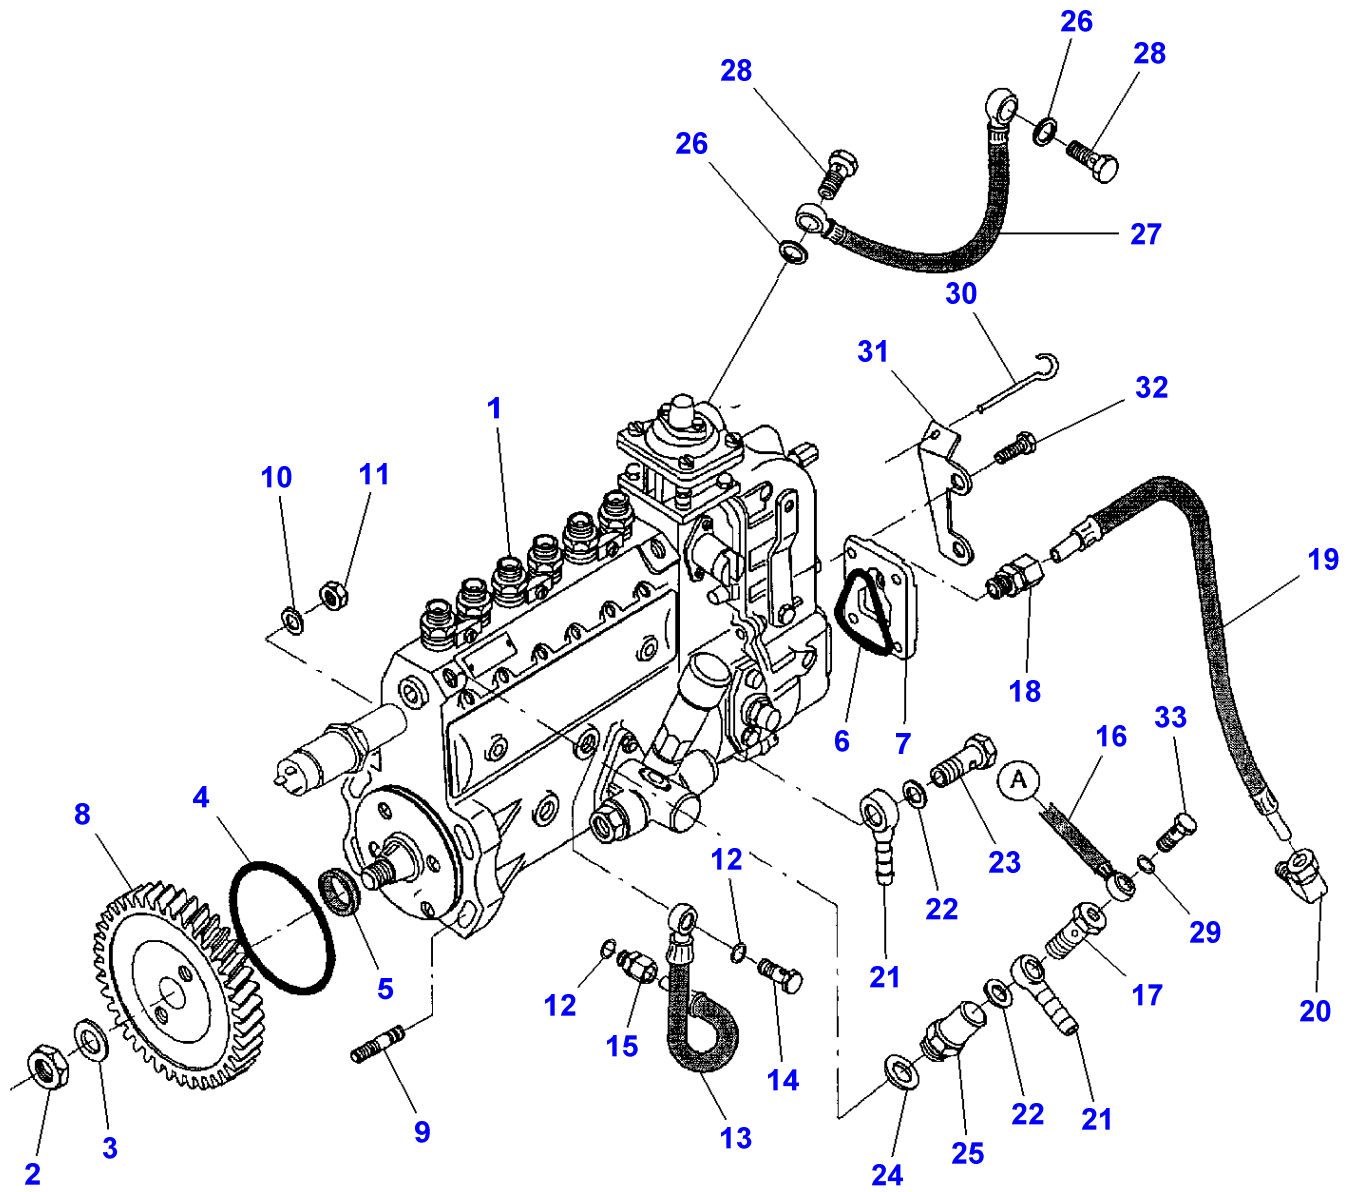

D-HB14-006-A

Item	Part Number	Qty	Description	Comments
				ONLY FOR MF 7252
1	V836854849	1	Injection Pump	
2	V504611400	1	Nut	(1)
3	V500451402	1	Washer	(1)
4	V614607930	1	O Ring	(1)
5	V614102030	1	Seal	(1)
6	V835339026	1	Gasket	(1)
7	V835331499	1	Cover	(1)
8	V836659290	1	Gear	
9	V546801815	4	Stud	
10	V500151050	4	Washer	
11	V504801002	4	Nut	
12	V615571014	2	Seal	
13	V835346666	1	Pipe	
14	V640435006	1	Screw	
15	V641086006	1	Connection	
16	V836855837	1	Exhaust Pipe	
17	V836007420	1	Screw	
18	V641016008	1	Union	
19	V835347511	1	Hose	
20	V641176008	1	Elbow Nipple	
21	V640255210	2	Pipe	
22	V615881418	4	Seal	
23	V640435010	1	Screw	
24	V615881420	1	Gasket	
25	V836330959	1	Valve	
26	V615881216	4	Gasket	
27	V836659056	2	Tube	
28	V640435008	1	Screw	
29	V615870610	1	Seal	
30	V836652290	1	Wire	
31	V836652289	1	Support	
32	V528801082	2	Screw	
33	V835331289	6	Screw