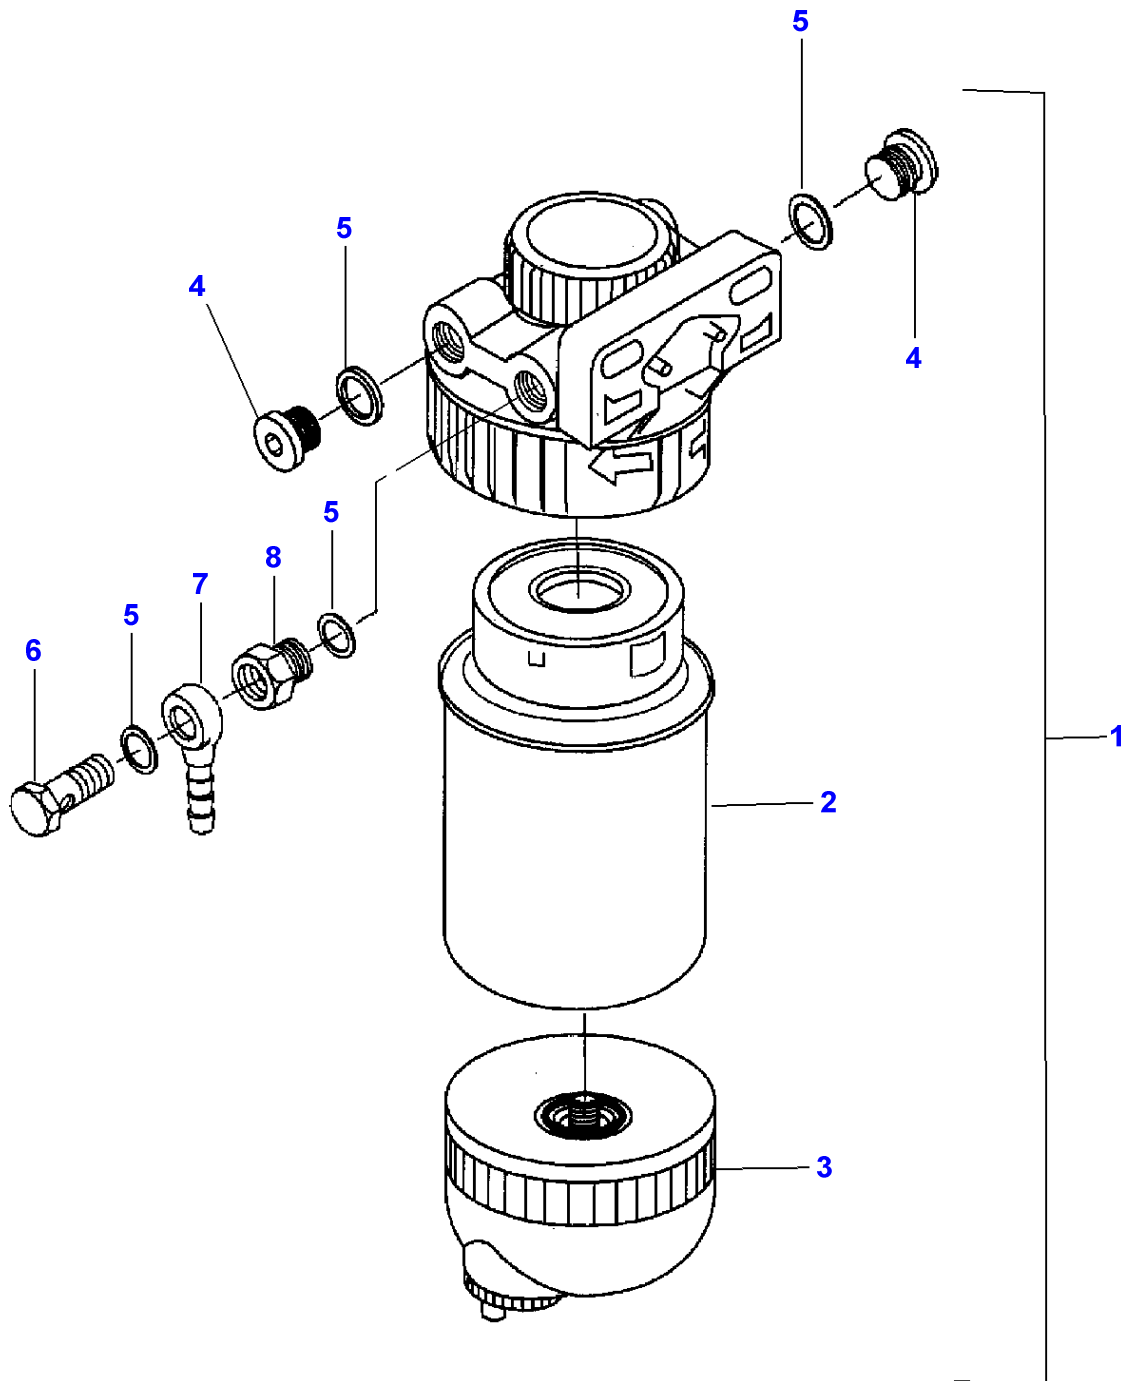

D-HB30-005-A

MASSEY FERGUSON

MF 7200 SERIES COMBINE ENGINE/VALMET - 1637384

1637384

SEDIMENTER - M F 7250 / M F 7252

47

Item	Part Number	Qty	Description	Comments
				M F 7250 / M F 7252
1	V836859713	1	Pre Filter	
2	V836859302	1	Container	(1)
3	V836859713	1	Pre Filter	(1)
4	V640325014	2	Plug	
5	V615881418	7	Seal	
6	V640435010	1	Screw	
7	V640255210	1	Pipe	
8	V836336934	1	Union