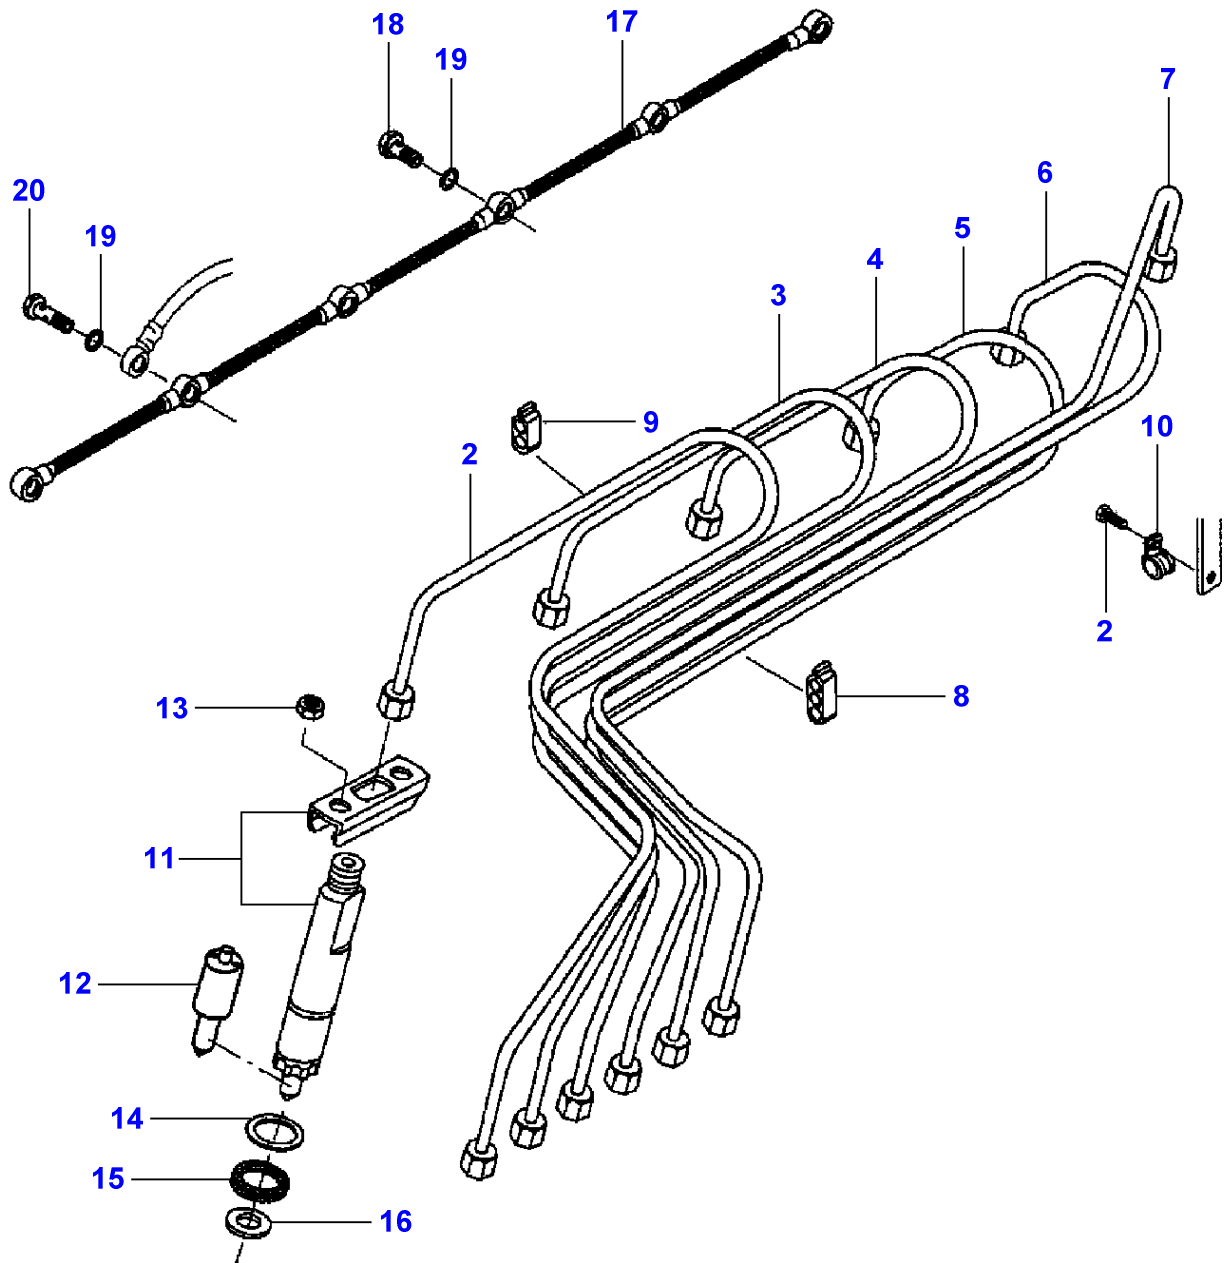

D-HB16-006-A

Item	Part Number	Qty	Description	Comments
				ONLY FOR MF 7252
1	V836859982	1	Kit, Pipe	
2	V836864000	1	Fuel Pipe	(1)
3	V836864001	1	Fuel Pipe	(1)
4	V836864002	1	Fuel Pipe	(1)
5	V836864003	1	Fuel Pipe	(1)
6	V836864004	1	Fuel Pipe	(1)
7	V836864005	1	Fuel Pipe	(1)
8	V836640095	6	Clamp	(1)
9	V836640094	4	Clamp	(1)
10	V602070605	2	Clamp	(1)
11	V836340034	6	Atomiser	
12	V836339985	6	Nozzle	
13	V504800800	12	Nut	
14	V836652170	6	Washer	
15	V835336276	6	Seal	
16	V899901495	6	Washer	
17	V836847522	1	Pipe	
18	V835331289	5	Screw	
19	V615870610	13	Seal	
20	V835336943	1	Screw	
21	V528800752	2	Screw