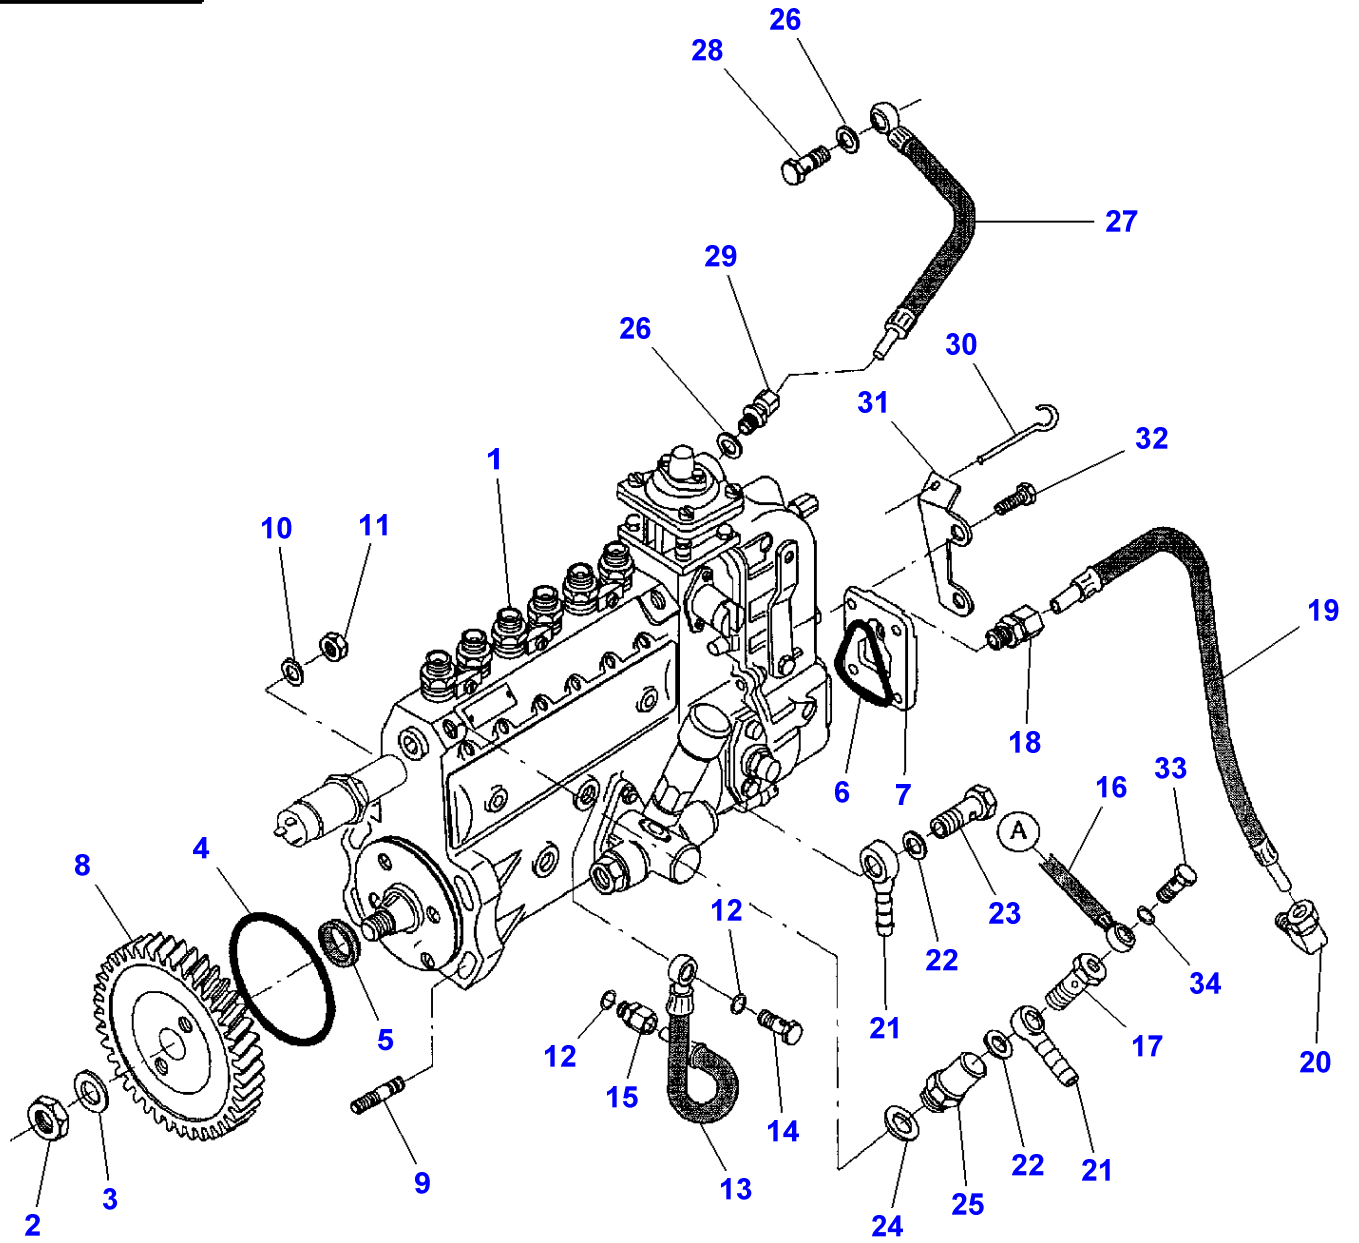

D-HB14-005-A

Item	Part Number	Qty	Description	Comments
				ONLY FOR M F 7250
1	V836854841	1	Injection Pump	
2	V504611400	1	Nut	(1)
3	V500451402	1	Washer	(1)
4	V614607930	1	O Ring	(1)
5	V614102030	1	Seal	(1)
6	V835339026	1	Gasket	(1)
7	V835331499	1	Cover	(1)
8	V836659290	1	Gear	
9	V546801815	4	Stud	
10	V500151050	4	Washer	
11	V504801002	4	Nut	
12	V615571014	2	Seal	
13	V835346666	1	Pipe	
14	V640435006	1	Screw	
15	V641086006	1	Connection	
16	V836652377	1	Pipe	
17	V835336944	1	Screw	
18	V641016008	1	Union	
19	V835347511	1	Hose	
20	V641176008	1	Elbow Nipple	
21	V640255210	2	Pipe	
22	V615881418	4	Seal	
23	V640435010	1	Screw	
24	V615881420	1	Gasket	
25	V836330959	1	Valve	
26	V615881216	3	Gasket	
27	V836852301	1	Tube	
28	V640435008	1	Screw	
29	V641086008	1	Valve	
30	V836652290	1	Wire	
31	V836652289	1	Support	
32	V528801082	2	Screw	
33	V835331289	6	Screw	
34	V615870610	15	Seal