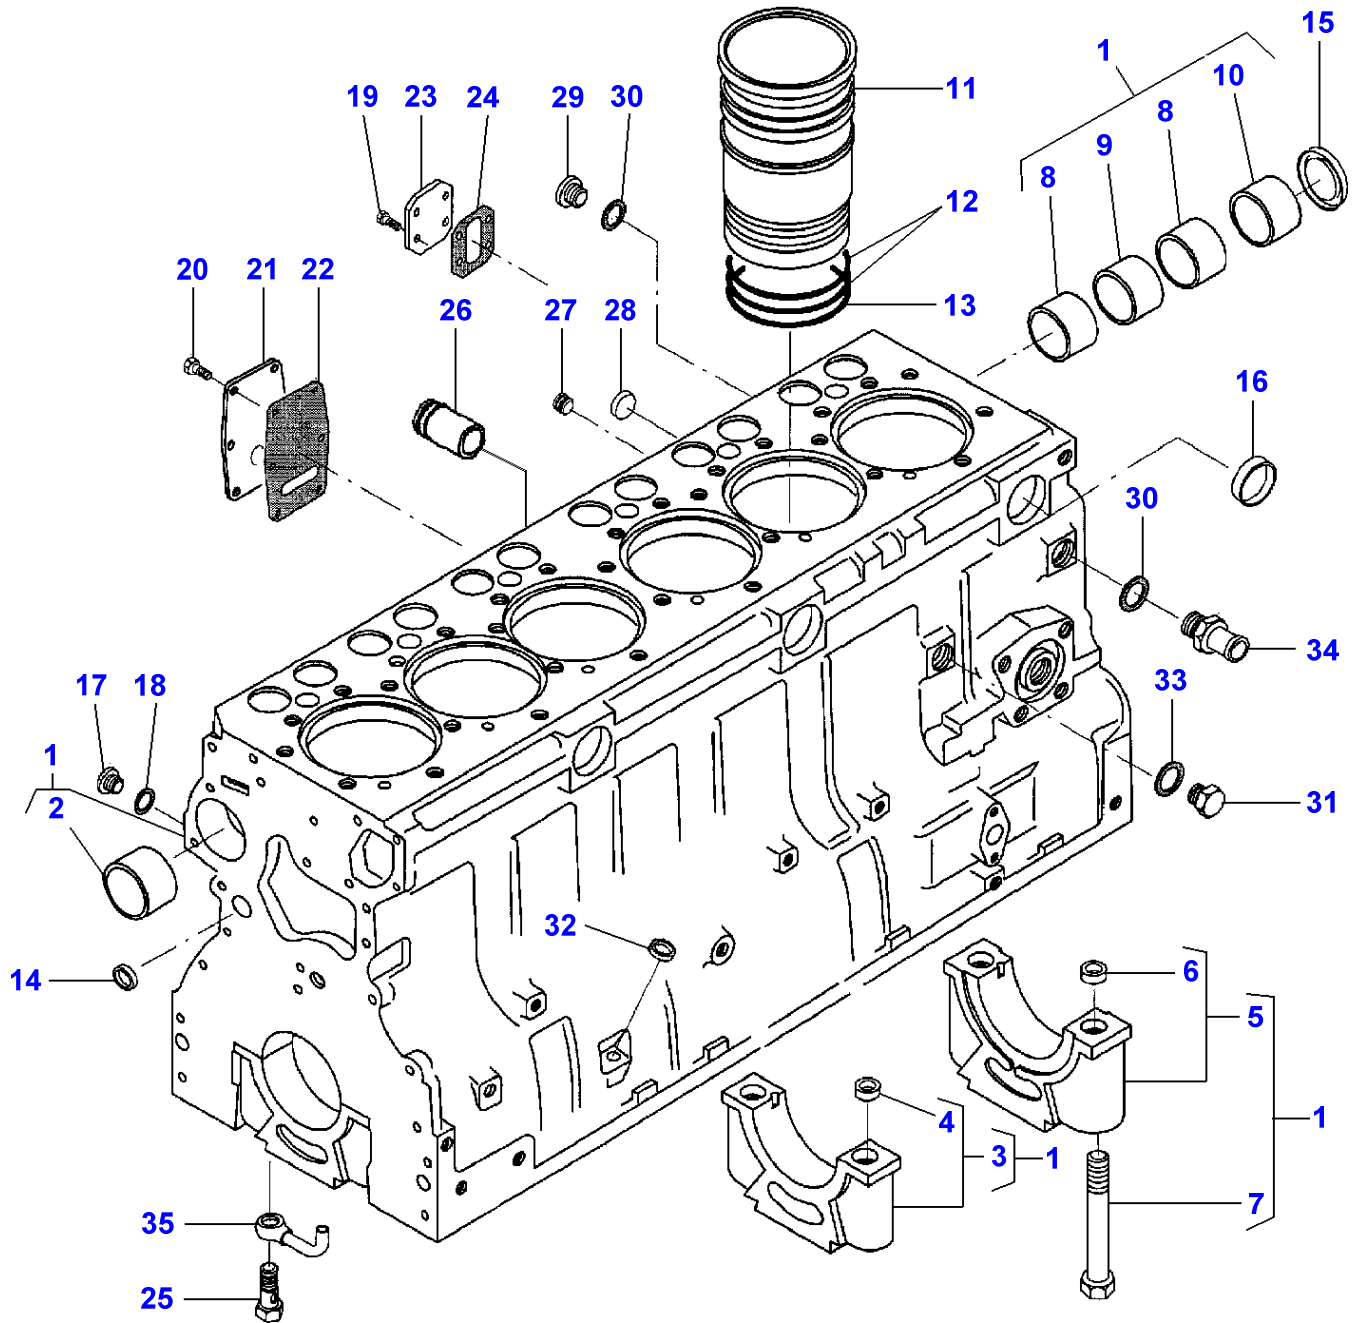

D-AA01-005-A

**MASSEY FERGUSON****MF 7200 SERIES COMBINE ENGINE/VALMET - 1637384****1637384**

ENGINE - M F 7250 / M F 7252

**30**

<b>Item</b>	<b>Part Number</b>	<b>Qty</b>	<b>Description</b>	<b>Comments</b>
				M F 7250 / M F 7252
1	V832757774	1	Engine	620 DSEL MF 7250
1	V832757775	1	Engine	620 DSIEL MF 7252

D-HB02-007-A

Item	Part Number	Qty	Description	Comments
				M F 7250 / M F 7252
1	V836847275	1	Cylinder Block	
2	V836322610	1	Bush	(1)
3		6	Bearing Carrier	(1)
4	V836214478	2	Bush	(3)
5		1	Bearing Carrier	(1)
6	V836214478	2	Bush	(5)
7	V529903180	14	Screw	(1)
8	V836852460	2	Bush	(1)
9	V836852459	1	Bush	(1)
10	V836852461	1	Bush	(1)
11	V836647420	6	Liner	
	V836647933	X	Liner	Thickness 9,08MM
	V836647934	X	Liner	Thickness 9,13MM
	V836647935	X	Liner	Thickness 9,23MM
12	V836647502	12	O Ring	
13	V836647503	6	O Ring	
14	V640016016	4	Plug	
15	V836852744	1	Plug	
16	V640016040	3	Plug	
17	V640325110	4	Plug	
18	V615571014	4	Seal	
19	V528801362	4	Screw	
20	V528801380	6	Screw	M8X20
21	V836846444	1	Flange	
22	V836322852	1	Gasket	
23	V836659543	1	Cover	
24	V836659544	1	Gasket	M14X65
25	V836338601	6	Valve	
26	V836647574	1	Pipe	
27	V640025010	1	Plug	
28	V640016018	3	Plug	
29	V640325018	1	Plug	
30	V615881822	2	Seal	
31	V836019756	1	Plug	
32	V640016012	1	Plug	
33	V615881824	1	Seal	
34	V836119837	1	Union	
35	V836846231	6	Pipe	