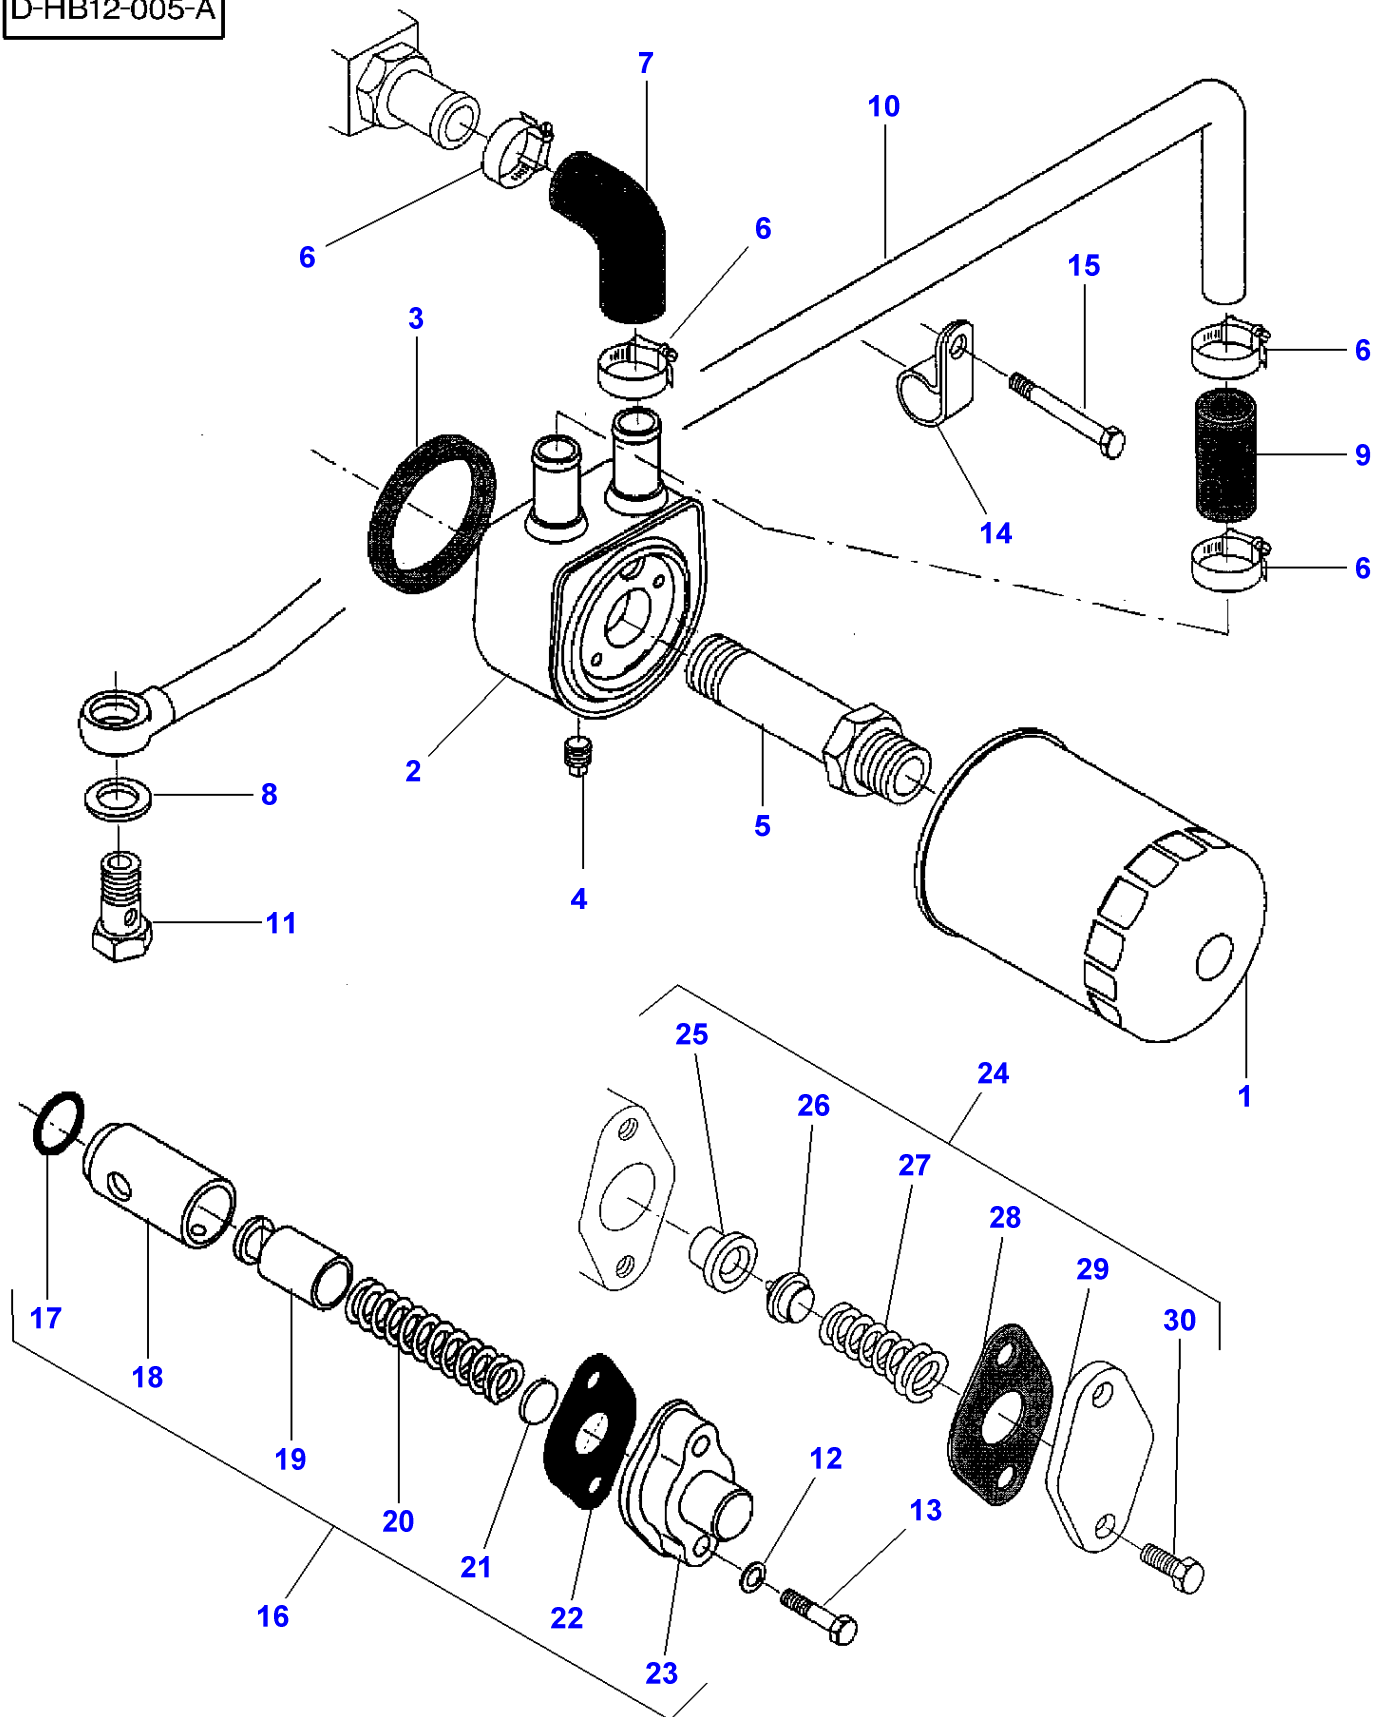

D-HB12-005-A

Item	Part Number	Qty	Description	Comments
				M F 7250 / M F 7252

1	V836662111	1	Filter	
2	V836859699	1	Oil Cooler	
3	V836862235	1	Ring	(2)
4	V640025006	1	Plug	(2)
5	V836859700	1	Union	
6	V602079516	4	Clamp	
7	V836859899	1	Hose	
8	V615881822	2	Seal	
9	V836129978	1	Hose	
10	V836847929	1	Pipe	
11	V640435015	1	Screw	
12	V500950800	2	Washer	
13	V528801420	2	Screw	M8x65
14	V602074615	1	Clamp	
15	V529801480	1	Screw	
16	V836840851	1	Pressure Valve	[A]
17	V614601524	1	O Ring	(16)
18	V836117834	1	Cylinder	(16)
19	V836338850	1	Piston	(16)
20	V836655246	1	Spring	(16)
21	V836020290	1	Washer	(16)
22	V836322190	1	Gasket	(16)
23	V836129849	1	Cover	(16)
24	V836662130	1	Pressure Valve	[B]
25	V836659521	1	Valve Seat	(24)
26	V836659522	1	Plate	(24)
27	V836864056	1	End	(24)
28	V836322190	1	Gasket	(24)
29	V836659524	1	Cover	(24)
30	V528801380	2	Screw	(24) M8x20

[A]
UP TO SERIAL J 19214
[B]
FROM SERIAL NUMBER J 19215